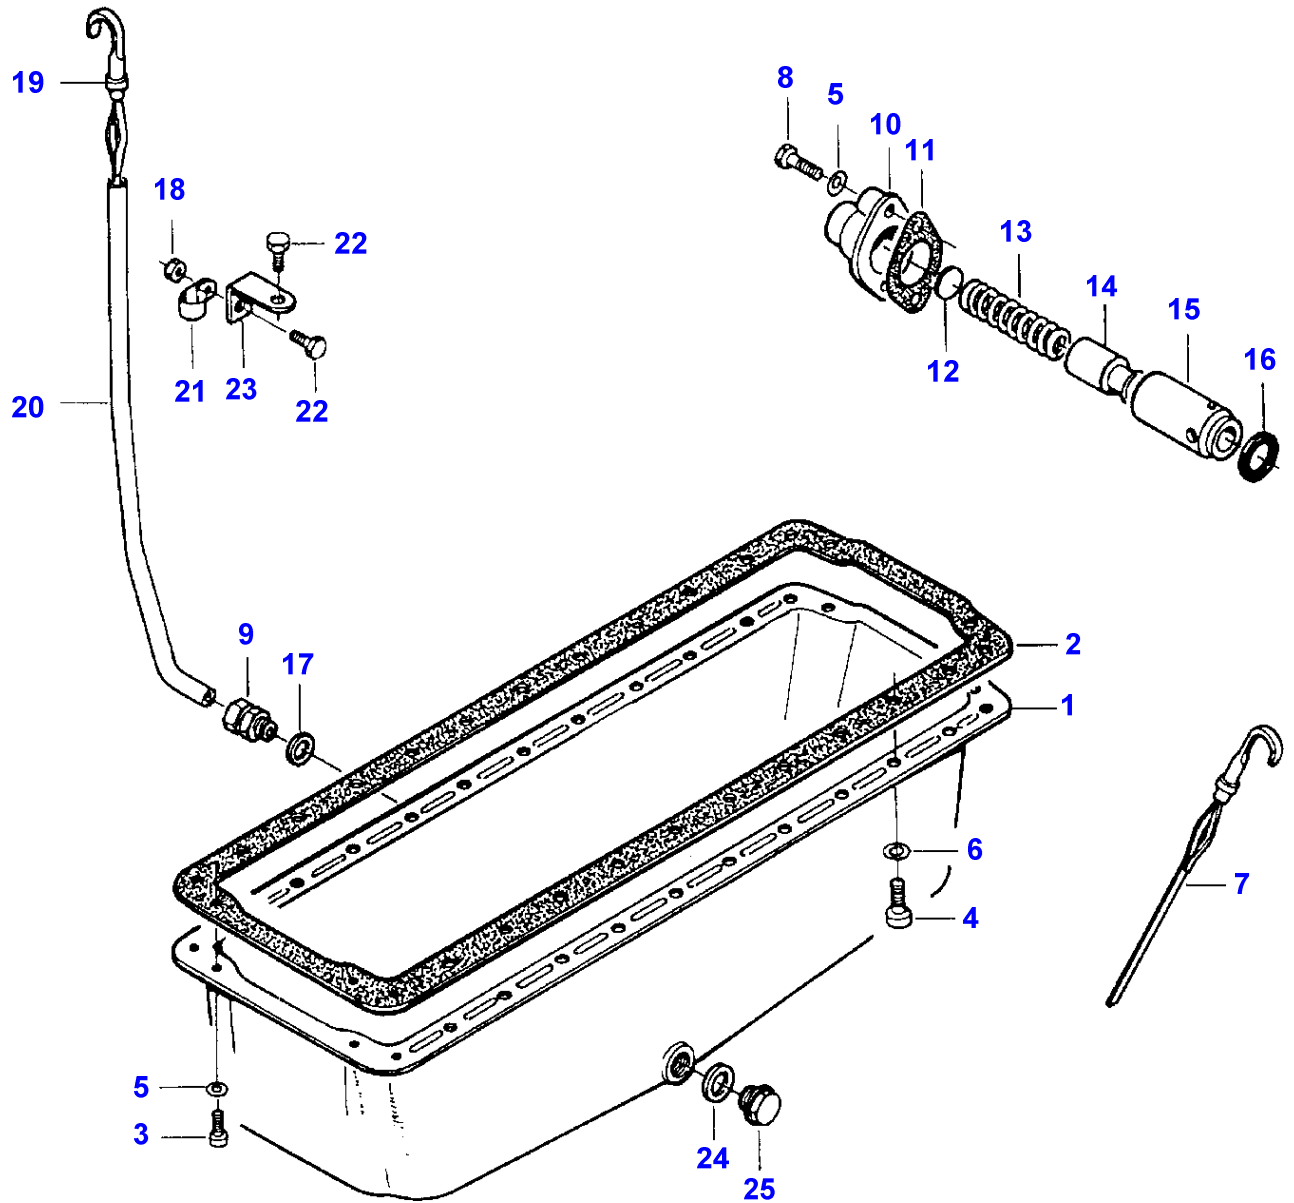

1-HB10-007-A

MASSEY FERGUSON

MF 30/31XP/32/34/36/38/40 COMBINE ENGINES, VALMET - 1637219

1637219

LUBRICATING OIL SUMP - ENGINE 612 DSJL - FROM NO C 5509

169

Item	Part Number	Qty	Description	Comments
				ENGINE 612 DSJL - FROM NO C 5509
1	V836347308	1	Sump	
2	V836322538	1	Gasket	
3	V581804600	4	Screw	
4	V581805000	24	Screw	
5	V500950800	6	Washer	
6	V500951000	24	Washer	
7	V836338637	1	Dipstick	
8	V528801420	2	Screw	
9	V641086012	1	Union	
10	V836129849	1	Cover	
11	V836322190	1	Gasket	
12	V836020290	1	Washer	
13	V836655246	1	Spring	Repairs and replaces V836117836
14	V836338850	1	Piston	
15	V836117834	1	Cylinder	
16	V614601524	1	O Ring	
17	V615881620	1	Seal	
18	V504800800	1	Nut	
19	V836352877	1	Dipstick	Length 906MM Up to Serial or Engine Number D 8594
19	V836355423	1	Dipstick	Length 756MM From Serial or Engine Number D 8595
20	V836352875	1	Pipe	Up to Serial or Engine Number D 8594
	V836355424	1	Pipe	From Serial or Engine Number D 8595
21	V602060612	2	Clamp	
22	V528801380	1	Screw	
23	V836124941	1	Support	Up to Serial or Engine Number D 8594
	V836346005	1	Support	From Serial or Engine Number D 8595
24	V615882227	1	Gasket	
25	V640045022	1	Plug