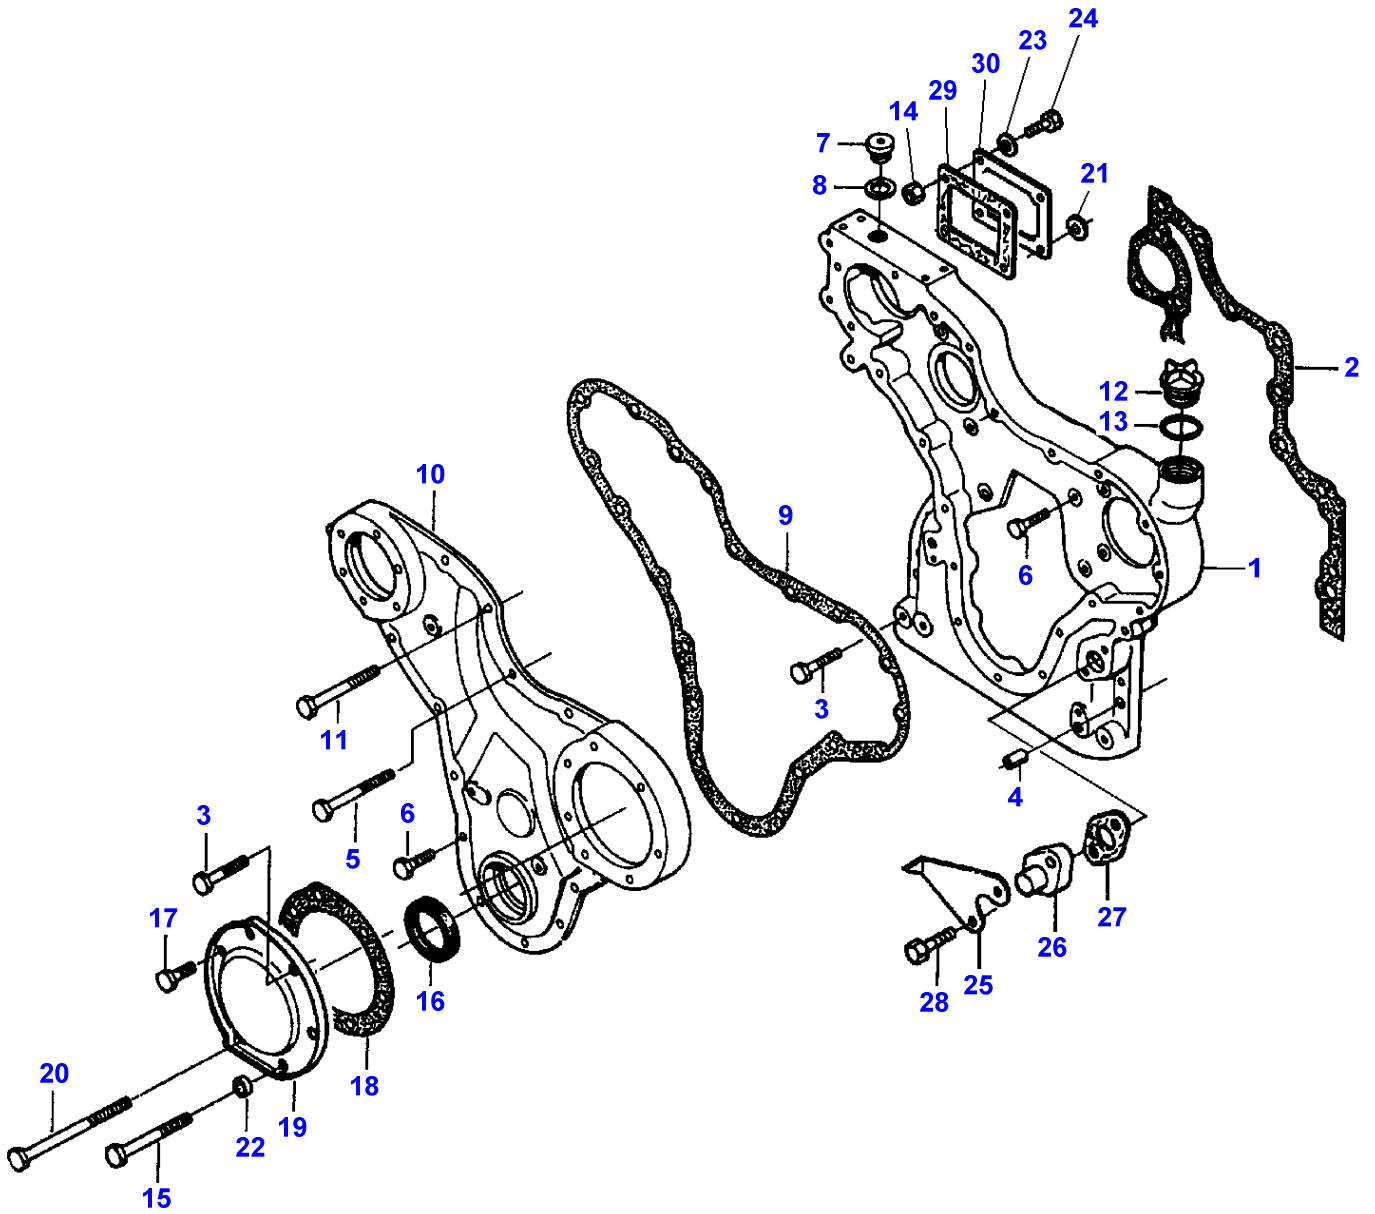

1-HB03-001-A

MASSEY FERGUSON

MF 30/31XP/32/34/36/38/40 COMBINE ENGINES, VALMET - 1637219

1637219

TIMING GEAR HOUSING - ENGINE 612 DSJL

161

Item	Part Number	Qty	Description	Comments

ENGINE 612 DSJL

1	V836346274	1	Casing	
2	V836112390	1	Gasket	
3	V529801440	6	Screw	
4	V598359850	4	Pin	
5	V529801500	3	Screw	
6	V528801400	18	Screw	
7	V640325018	1	Plug	
8	V615881822	1	Seal	
9	V836117329	1	Gasket	
10	V836117328	1	Cover	
11	V529801530	1	Screw	
12	V836017927	1	Plug	
13	V614603540	1	O Ring	
14	V504800800	3	Nut	
15	V529801460	2	Screw	
16	V614105880	1	Seal	
17	V528801360	2	Screw	
18	V836112272	1	Gasket	
19	V836120144	1	Cover	
20	V529801550	1	Screw	
21	V836015967	1	Seal	
22	V836019695	2	Sleeve	
23	V500950800	3	Washer	
24	V528801380	4	Screw	
25	V836322291	1	Indicator	
26	V836006684	1	Cover	
27	V836322190	1	Gasket	
28	V528801400	2	Screw	
29	V836022077	1	Gasket	
30	V836122076	1	Cover