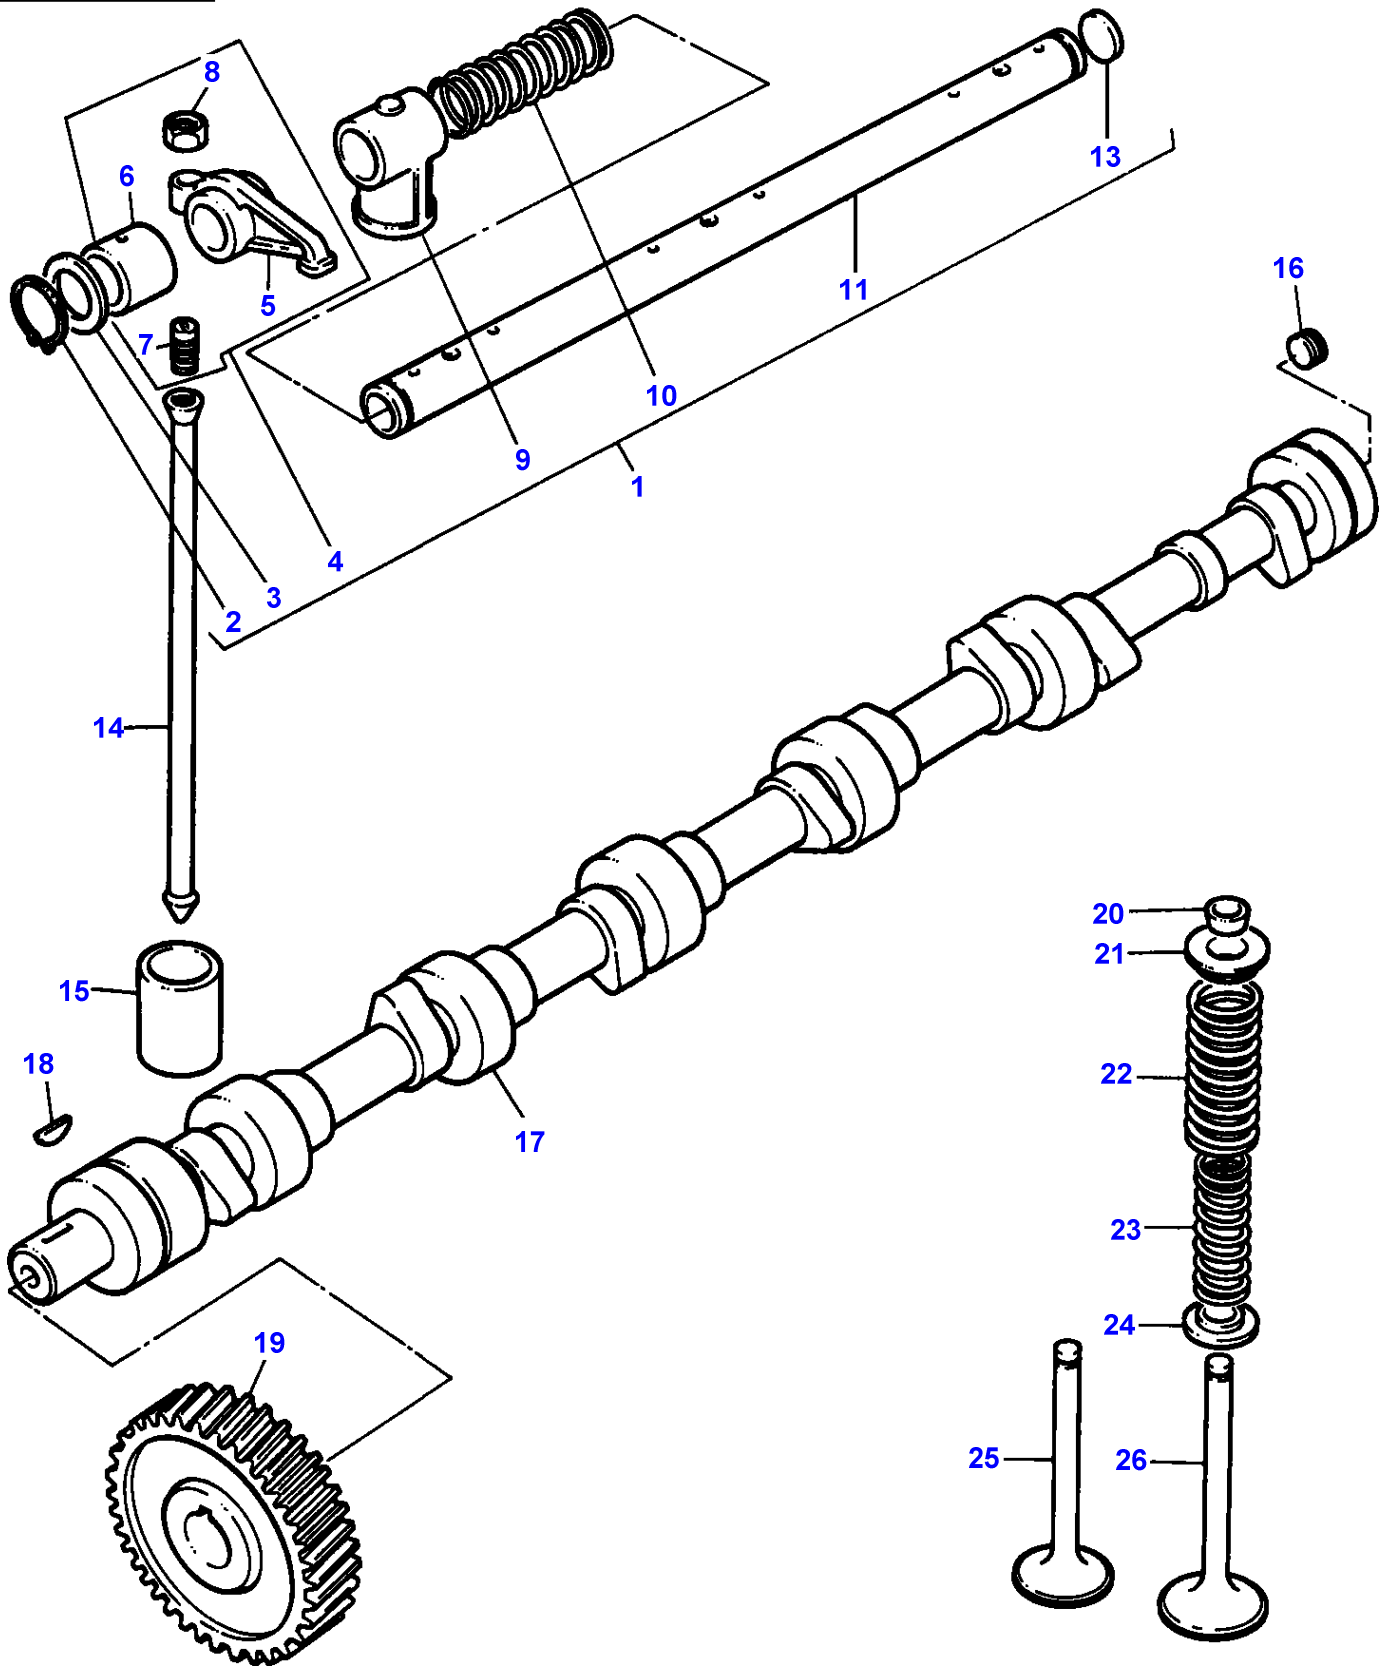

1-HB06-001-A

MASSEY FERGUSON

MF 30/31XP/32/34/36/38/40 COMBINE ENGINES, VALMET - 1637219

1637219

VALVE MECHANISM - ENGINE 612 DSJL

164

Item	Part Number	Qty	Description	Comments
				ENGINE 612 DSJL
1	V836007816	2	Rocker Shaft	
2	V617300020	4	Clip	(1)
3	V836006581	4	Washer	(1)
4	V835328363	6	Rocker	(1)
5		12	Rocker	(4) Not serviced, order REF.4
6	V836006586	12	Bush	(4)
7	V836010106	12	Screw	(4)
8	V504800800	12	Nut	(4)
9	V836006580	6	Bracket	(1)
10	V836006582	4	Spring	(1)
11	V836007569	2	Shaft	(1)
12		2	Shaft	(11) Not serviced, order REF.11
13	V640016014	2	Plug	(11)
14	V836336341	12	Rod	
15	V836014264	12	Tappet	
16	V640025010	2	Plug	
17	V836322170	1	Camshaft	
18	V603305760	1	Key	
19	V836122842	1	Gear	Up to Serial or Engine Number A 2439
	V836347918	1	Gear	From Serial or Engine Number A 2440
20	V836006578	24	Cotter	
21	V836006577	12	Cup	
22	V836117910	12	Spring	
23	V836006574	12	Spring	
24	V836006579	12	Washer	
25	3637641M1	6	Valve	
26	3637642M1	6	Valve