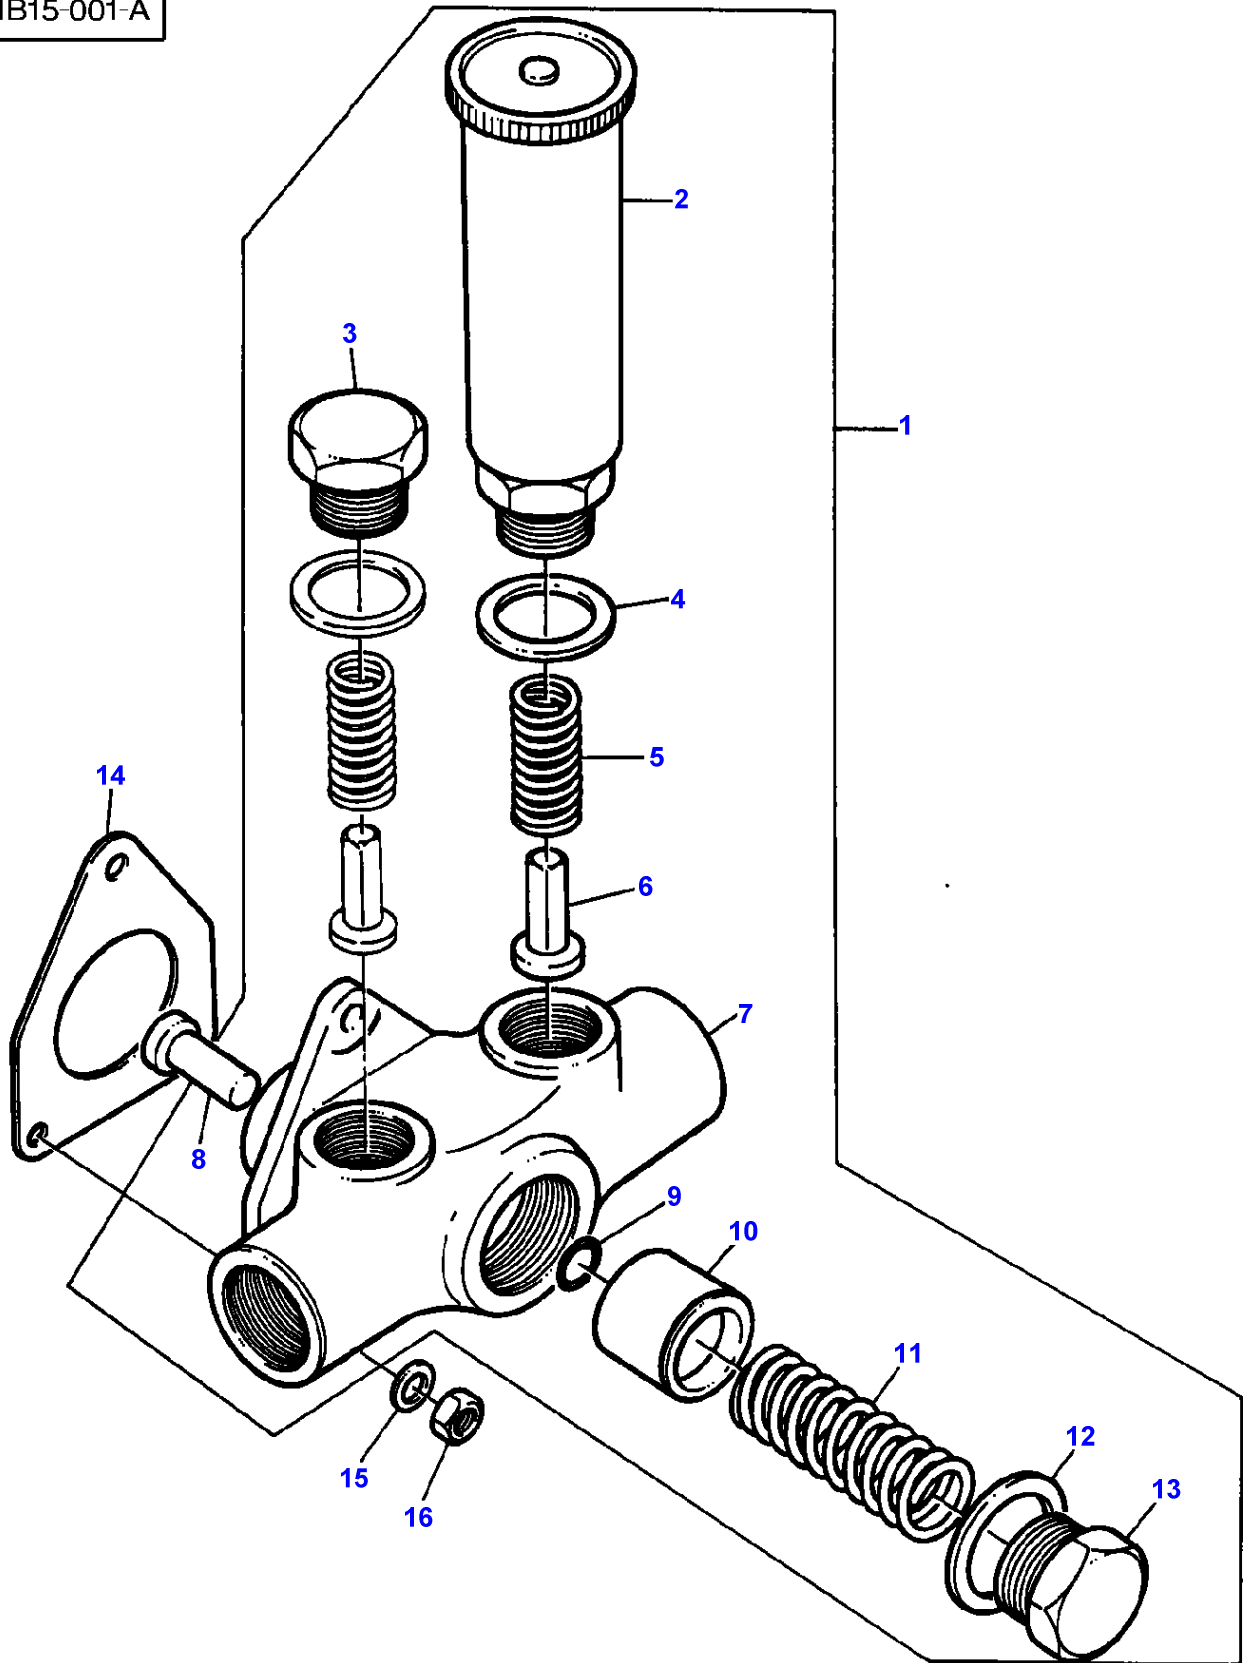

1-HB15-001-A

MASSEY FERGUSON

MF 30/31XP/32/34/36/38/40 COMBINE ENGINES, VALMET - 1637219

1637219

PUMP - ENGINE 612 DSJL - UP TO NO 81122

175

Item	Part Number	Qty	Description	Comments
				ENGINE 612 DSJL - UP TO NO 81122
1	V835340017	1	Pump	
2	V836007781	1	Pump	(1)
3	V836330751	1	Plug	(1)
4	V615881620	2	Seal	[A] (1)
5	V836083268	2	Spring	[A] (1)
6	V836007778	2	Non Return Valve	[A] (1)
7	V836139013	1	Housing	(1)
8	V836139014	1	Pin	(1)
9	V836139015	1	O Ring	[A] (1)
10	V836330889	1	Plunger	(1)
				Diameter 21.980MM
10	V836330890	1	Plunger	(1)
				Diameter 21.990MM
11	V836330613	1	Piston Spring	(1)
12	V836330614	1	Seal	[A] (1)
13	V836131346	1	Plug	(1)
14	V836329194	1	Gasket	[A]
15	V500450602	3	Washer	
16	V504600602	3	Nut	
17	V835339294	1	Kit, Repair	[B]
				[A]
				INCLUDED IN KIT MARKED (B)
				[B]
				INCLUDES ITEMS MARKED (A)