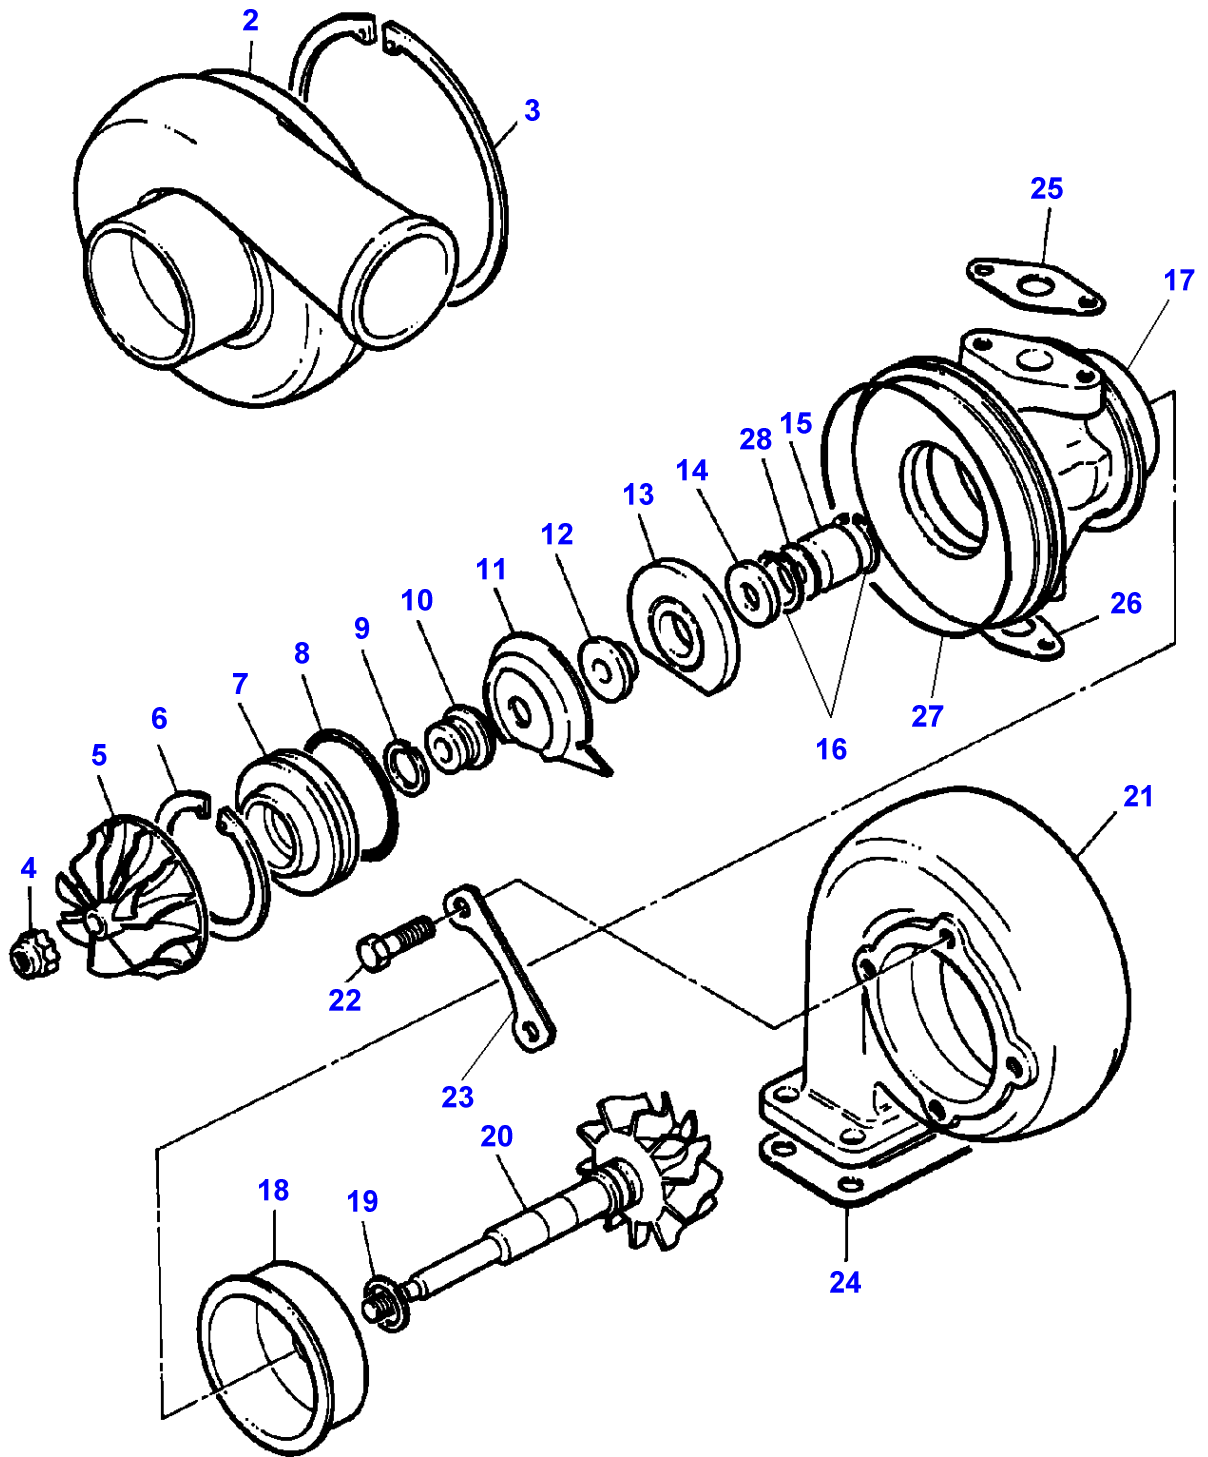

1-HB21-002-C

TURBOCHARGER - ENGINE 612 DSJL

Item	Part Number	Qty	Description	Comments
				ENGINE 612 DSJL
1	V836339736	1	Turbocharger	[A] See Page - Reference Number 181/1
1	V836340375	1	Turbocharger	[B] See Page - Reference Number 181/1
2	V836339786	1	Housing	(1)
3	V836131912	1	Clip	(1)
4	V836339787	1	Nut	[C] (1)
5	V836339788	1	Compressor	(1)
6	V835339516	1	Clip	(1)
7	V835339512	1	Insert	(1)
8	V835339517	1	O Ring	[C] (1)
9	V835339510	1	Piston Ring	[C] (1)
10	V836339789	1	Flinger	(1)
11	V835339514	1	Deflector	(1)
12	V836339790	1	Collar	[C] (1)
13	V836339791	1	Bearing	[C] (1)
14	V836339792	1	Thrust Washer	[C] (1)
15	V836339793	2	Bearing	[C] (1)
16	V836339794	4	Circlip	[C] (1)
17	V836339795	1	Housing	(1)
18	V836339796	1	Flange	(1)
19	V836339797	1	Circlip	[C] (1)
20	V836339798	1	Turbine Wheel	(1)
21	V836339806	1	Housing	[B] (1)
	V836339805	1	Housing	[A] (1)
22	V836339802	4	Screw	[C] (1)
23	V836339800	2	Plate	(1)
24	V836316726	1	Gasket	[C] (1)
25	V836308344	1	Joint	[C] (1)
26	V836324580	1	Joint	[C] (1)
27	V835332527	1	O Ring	[B] (1)
28	V836339801	1	Washer	[C] (1)
29	V836339803	1	Kit, Repair	[D]

[A]
240 HP
[B]
240/265 HP CC1/CU/CU1
[D]
CONTAINS ITEMS MARKED (C)
[C]
INCLUDED IN KIT MARKED (D)