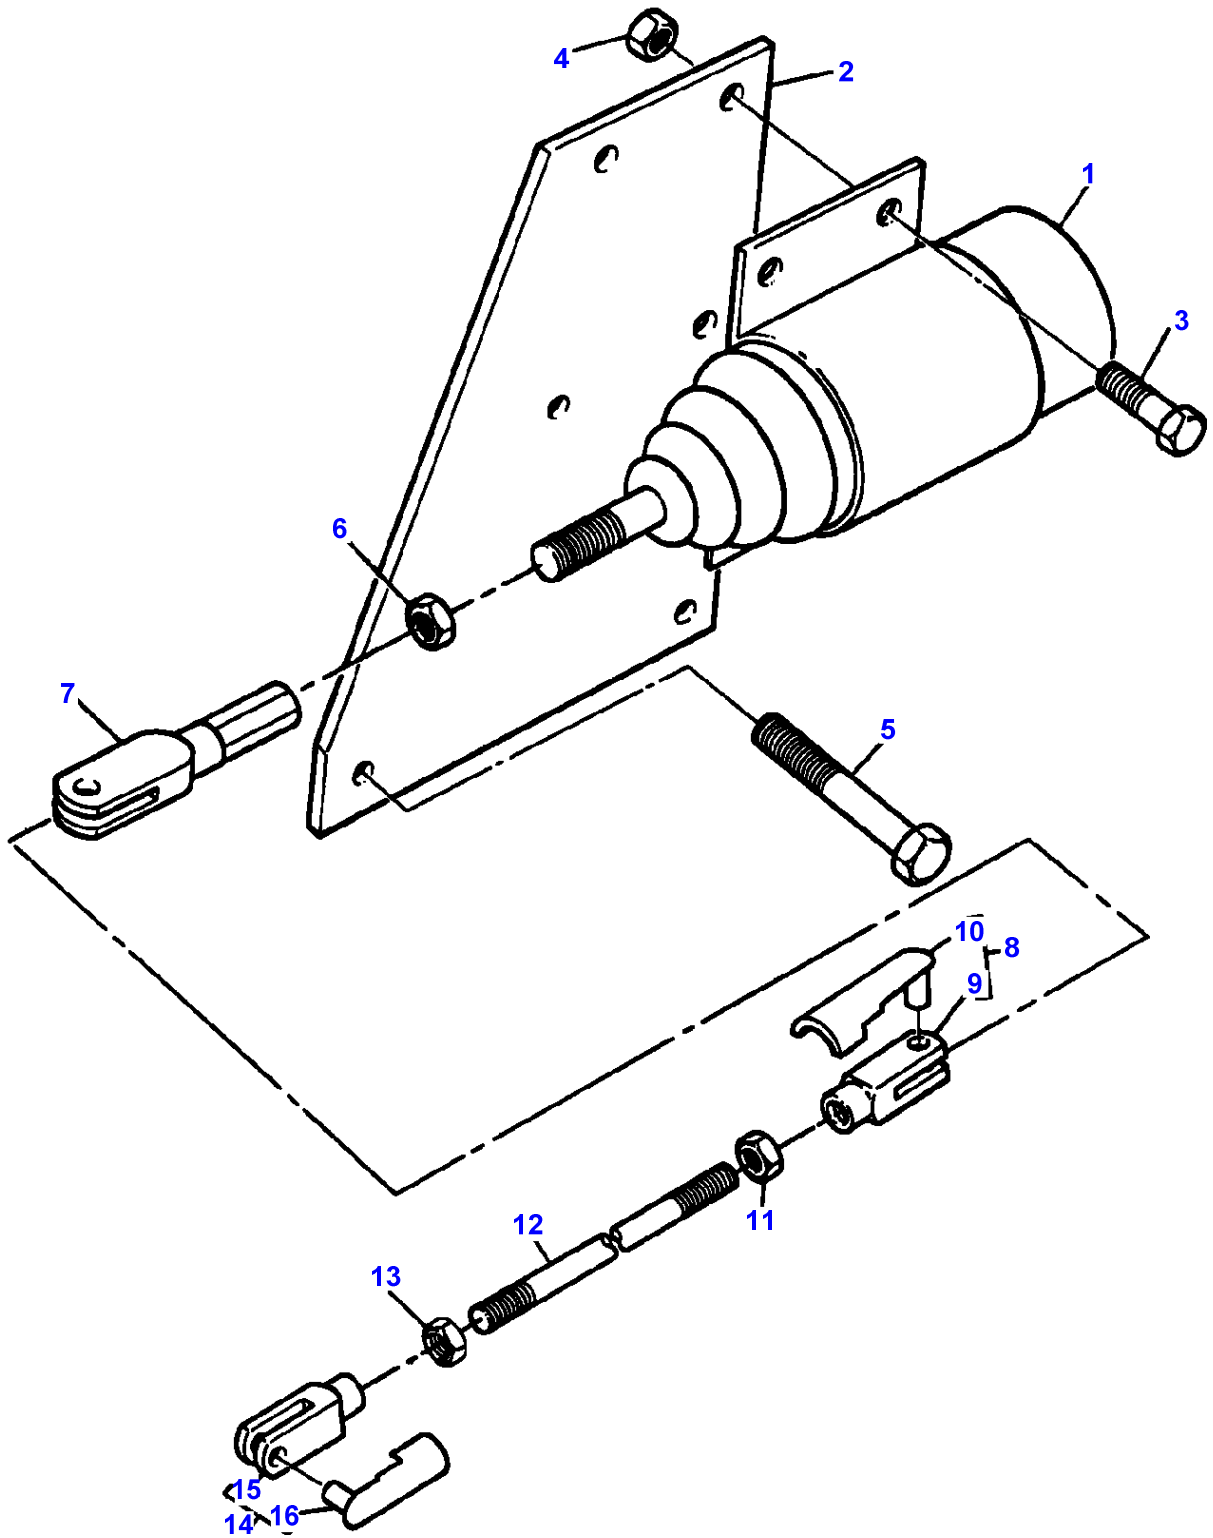

1-HB27-001-A

MASSEY FERGUSON

MF 30/31XP/32/34/36/38/40 COMBINE ENGINES, VALMET - 1637219

1637219

STOP SWITCH - ENGINE 612 DSJL - UP TO NO 94660

190

Item	Part Number	Qty	Description	Comments
				ENGINE 612 DSJL - UP TO NO 94660
1	V835331899	1	Solenoid	
2	V836346772	1	Plate	
3	V528801122	4	Screw	
4	V504600602	4	Nut	
5	V528801780	2	Screw	
6	V504600602	1	Nut	
7	V836346773	1	Clevis	
8	V835339319	1	Fork	
9		1	Fork	(8) Not serviced, order REF.8
10		1	Pin	(8) Not serviced, order REF.8
11	V504600502	1	Nut	
12	V836346774	1	Rod	
13	V504600502	1	Nut	
14	V835339319	1	Fork	
15		1	Fork	(14) Not serviced, order REF.14
16		1	Pin	(14) Not serviced, order REF.14