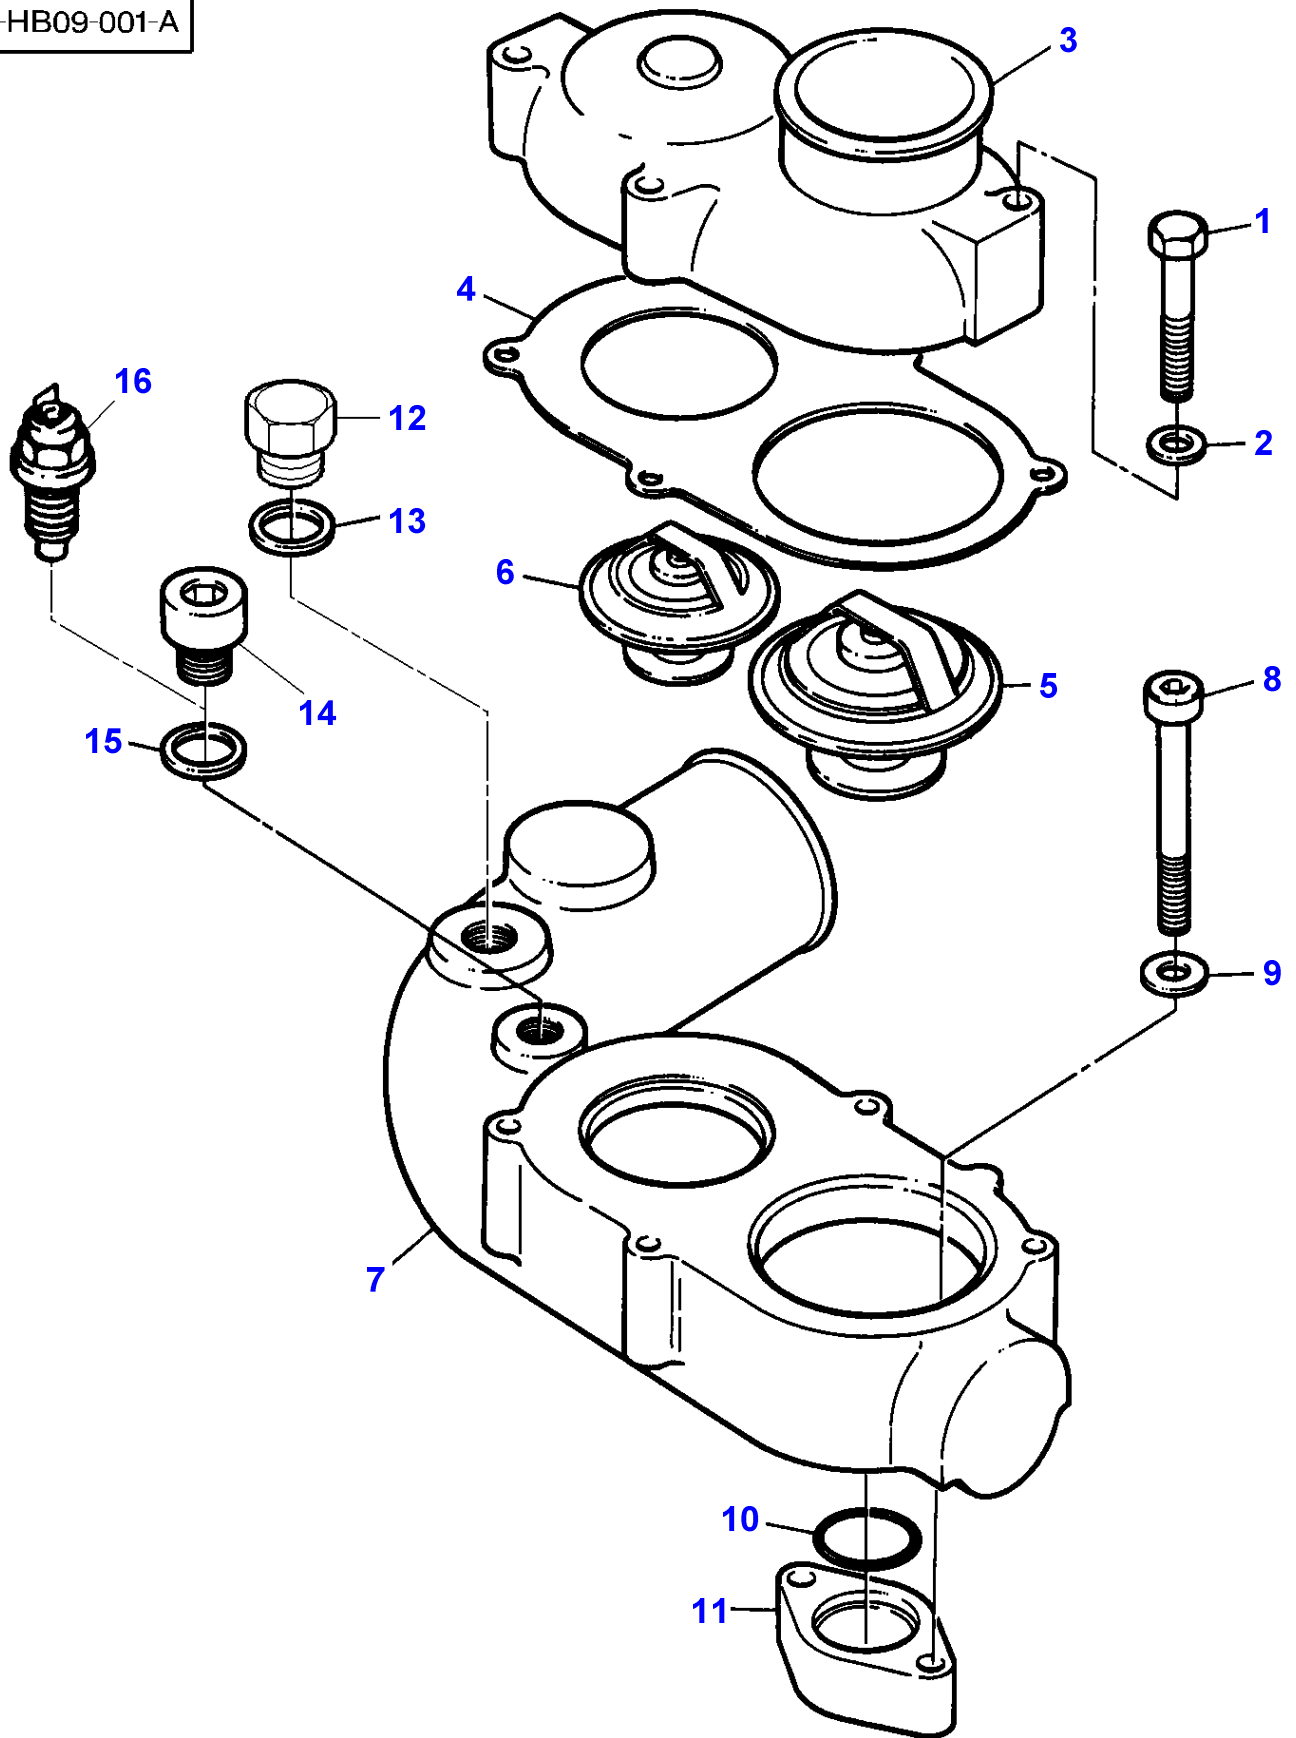

1-HB09-001-A

MASSEY FERGUSON

MF 30/31XP/32/34/36/38/40 COMBINE ENGINES, VALMET - 1637219

1637219

THERMOSTAT - ENGINE 612 DSJL

167

Item	Part Number	Qty	Description	Comments
				ENGINE 612 DSJL
1	V529801550	4	Screw	
2	V500950800	4	Washer	
3	V836329631	1	Cover	
4	V836329632	1	Gasket	
5	V836352903	1	Thermostat	83 DEG.C. Repairs and replaces 3637649M1
6	V836015156	1	Thermostat	79 DEG.C.
7	V836336347	1	Housing	
8	V581804710	2	Screw	
9	V836015967	2	Seal	
10	V614602930	2	O Ring	
11	V836338515	1	Distance Piece	
12	V640325018	1	Plug	
13	V615881822	1	Seal	
14	V640325014	1	Plug	
15	V615881418	1	Seal	
16	V654271207	1	Sensor