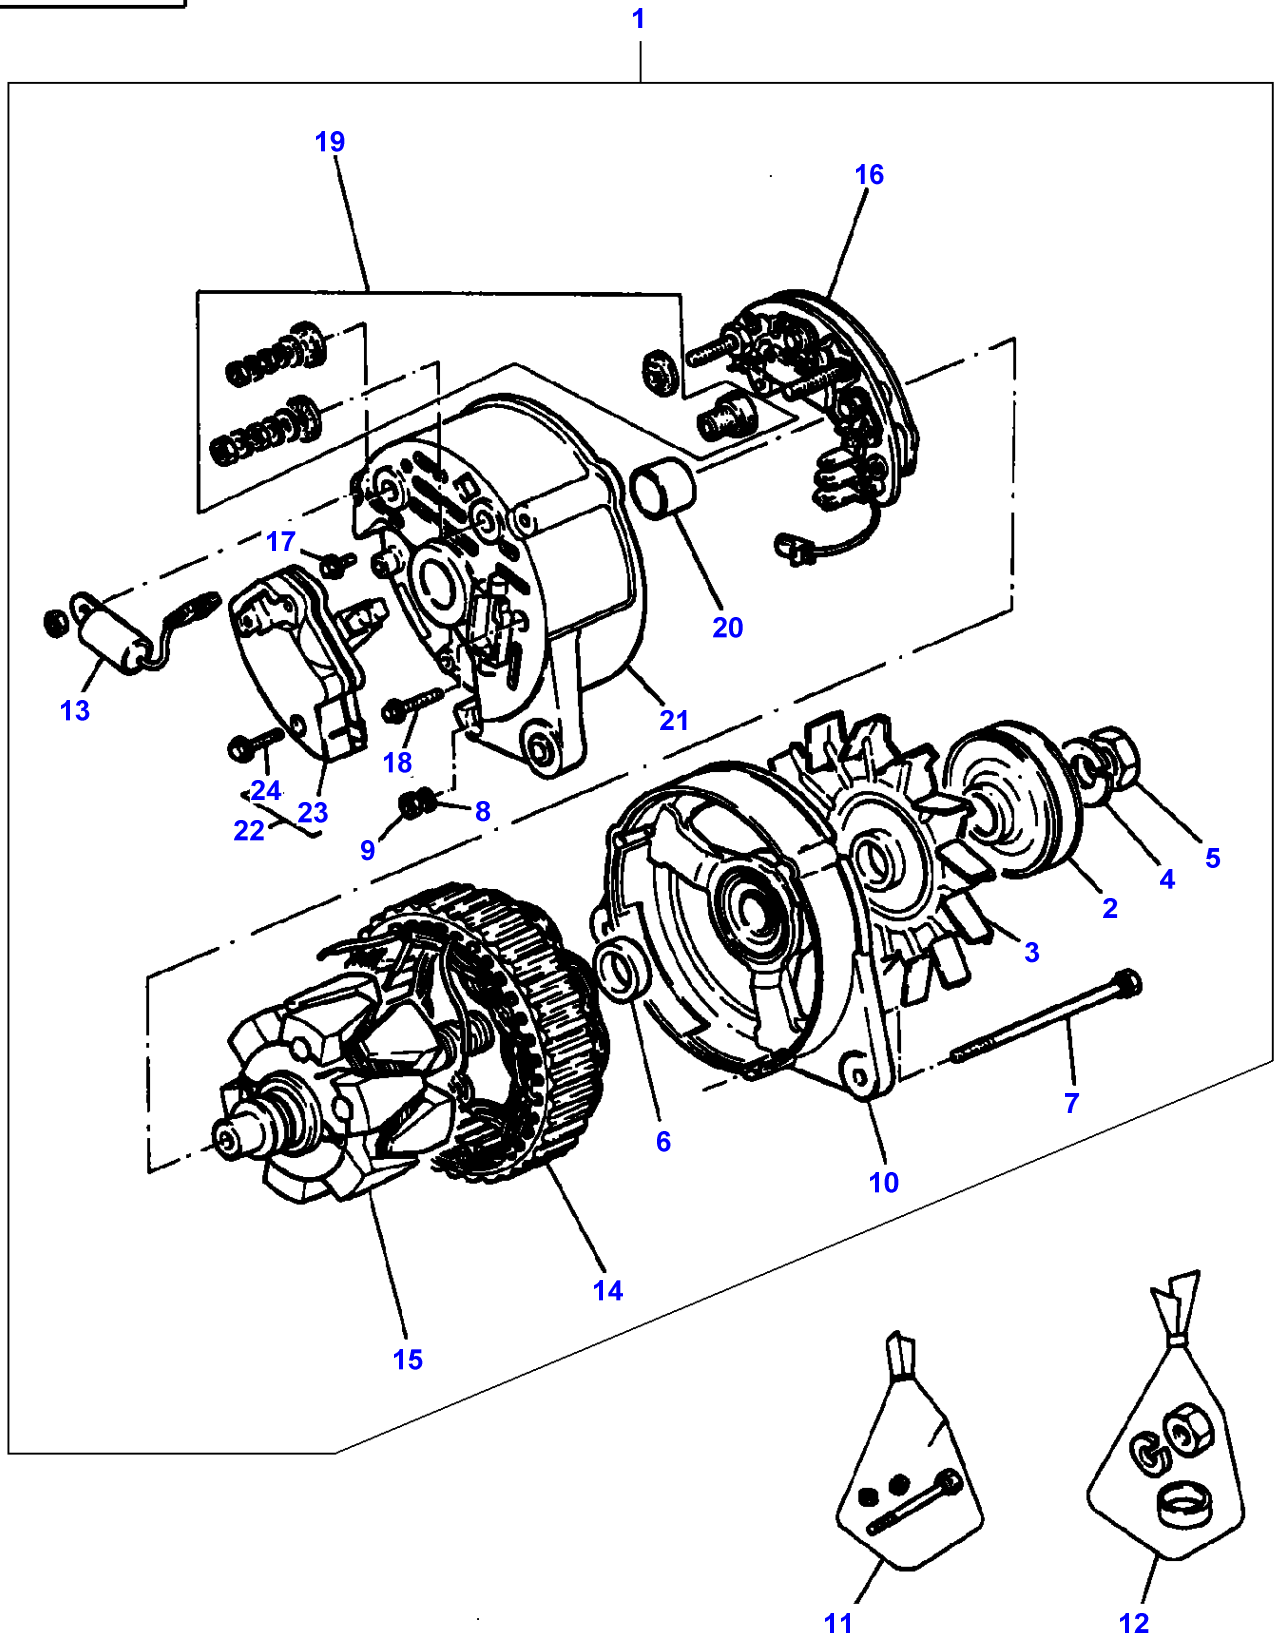

1-HB24-001-A

Item	Part Number	Qty	Description	Comments
				ENGINE 612 DSJL
1	V835339303	1	Alternator	
2	V836340015	1	Pulley	(1)
3	V835339376	1	Fan	(1)
4		1	Lock Washer	[A] (1)
5		1	Nut	[A] (1)
6		X	Spacer	[A] (1)
7		3	Bolt	[C] (1)
8		3	Lock Washer	[C] (1)
9		3	Nut	[C] (1)
10	V835339381	1	Bracket	(1)
11	V835339380	1	Kit, Bolt	[D]
12	V835339379	1	Parts Pack	[B]
13	V835339391	1	Capacitor	(1)
14	V835339304	1	Alternator	(1)
15	V835339390	1	Rotor	(1)
16	V835339384	1	Rectifier	(1)
17		1	Screw	(16)
				Not serviced, order REF.16
18		1	Screw	(16)
				Not serviced, order REF.16
19	V835339385	1	Kit, Terminal	(1)
20	V835339386	1	Bearing	(1)
21		1	Bracket	(1)
				Not serviced, order v835339303
22	V835339388	1	Regulator	(1)
23		1	Regulator	(22)
				Not serviced, order REF.22
24		3	Screw	(22)
				Not serviced, order REF.22
				[C]
				INCLUDED IN KIT MARKED (D)
				[A]
				INCLUDED IN KIT MARKED (B)
				[B]
				INCLUDES ITEMS MARKED (A)
				[D]
				INCLUDES ITEMS MARKED (C)