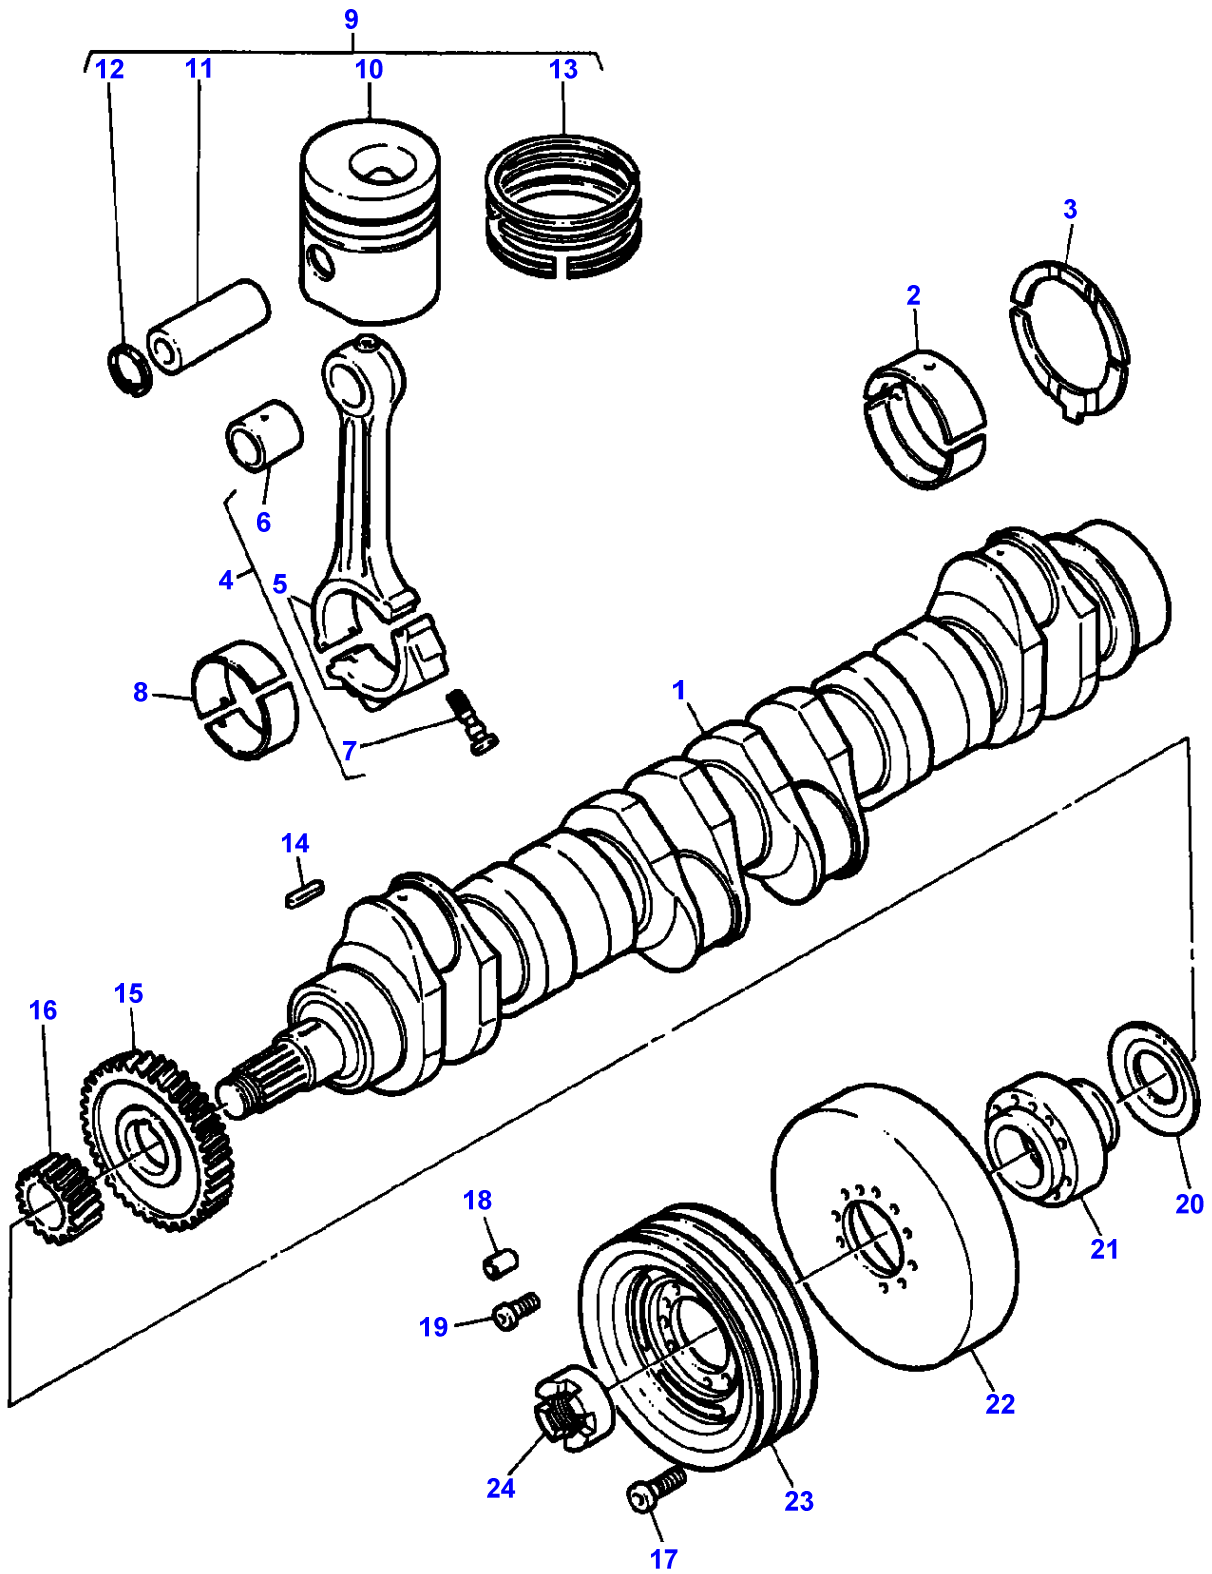

1-HB05-001-A

Item	Part Number	Qty	Description	Comments
				ENGINE 612 DSJL
1	3638616M1	1	Crankshaft	
2	V836338653	7	Bearing	
	V836655536	7	Bearing	Thickness (-) 0.25MM Replace and repair. Old not interchangeable with new 3637632M91
2	V836655537	7	Bearing	Thickness (-) 0.50MM Replace and repair. Old not interchangeable with new 3637633M91
2	V836655538	7	Bearing	Thickness (-) 1.00MM Replace and repair. Old not interchangeable with new 3637634M91
2	V836655539	7	Bearing	Thickness (-) 1.50MM
3	V836119459	2	Chock	Replace and repair. Old not interchangeable with new 3637636M1
	V836120332	2	Thrust Washer	Thickness (-) 0.1MM
	V836120333	2	Thrust Washer	Thickness (-) 0.2MM
4	V836338795	6	Conrod	2971-2990G. E
	V836338796	6	Conrod	2991-3010G. F
	V836338797	6	Conrod	3011-3030G. G
	V836338798	6	Conrod	3031-3050G. H
	V836338799	6	Conrod	3051-3070G. I
	V836338800	6	Conrod	3071-3090G. J
	V836338801	6	Conrod	3091-3110G. K
	V836338802	6	Conrod	3111-3130G. L
	V836338803	6	Conrod	3131-3150G. M
	V836338804	6	Conrod	3151-3170G. N
	V836338805	6	Conrod	3171-3190G. O
	V836338806	6	Conrod	3191-3210G. P
	V836338807	6	Conrod	3211-3230G. R
	V836338808	6	Conrod	3231-3250G. S
	V836338809	6	Conrod	3251-3270G. T
	V836338810	6	Conrod	3271-3290G. U
	V836338811	6	Conrod	3291-3310G. V
	V836338812	6	Conrod	3311-3330G. X
	V836338813	6	Conrod	3331-3350G. Y
	V836338814	6	Conrod	3351-3370G. Z
5		1	Conrod	(4) Not serviced, order REF.4
6	3637624M1	1	Bush	(4)
	3637625M1	X	Bush	Diameter 48.58MM
7	V836336296	2	Screw	(4)
8	3637626M91	6	Bearing	
	3637627M91	6	Bearing	Thickness (-) 0.25MM
	3637628M91	6	Bearing	Thickness (-) 0.50MM
	3637629M91	6	Bearing	Thickness (-) 1.00MM
	V836338653	6	Bearing	Thickness (-) 1.50MM
9	3637619M91	6	Piston	
10		1	Piston	(9) Not serviced, order REF.9
11		1	Pin	(9) Not serviced, order REF.9
12		2	Circlip	(9) Not serviced, order REF.9
13	V836339201	1	Kit, Piston Ring	(9)
14	V603345110	1	Key	
15	V836119550	1	Pinion	
16	V836122840	1	Pinion	
17	V581804640	6	Screw	
18	V595954600	1	Pin	
19	V581804620	3	Screw	
20	V836122732	1	Ring	
21	V836322586	1	Hub	
22	V836340689	1	Damper	
23	V836355024	1	Pulley	
24	V836322221	1	Nut	