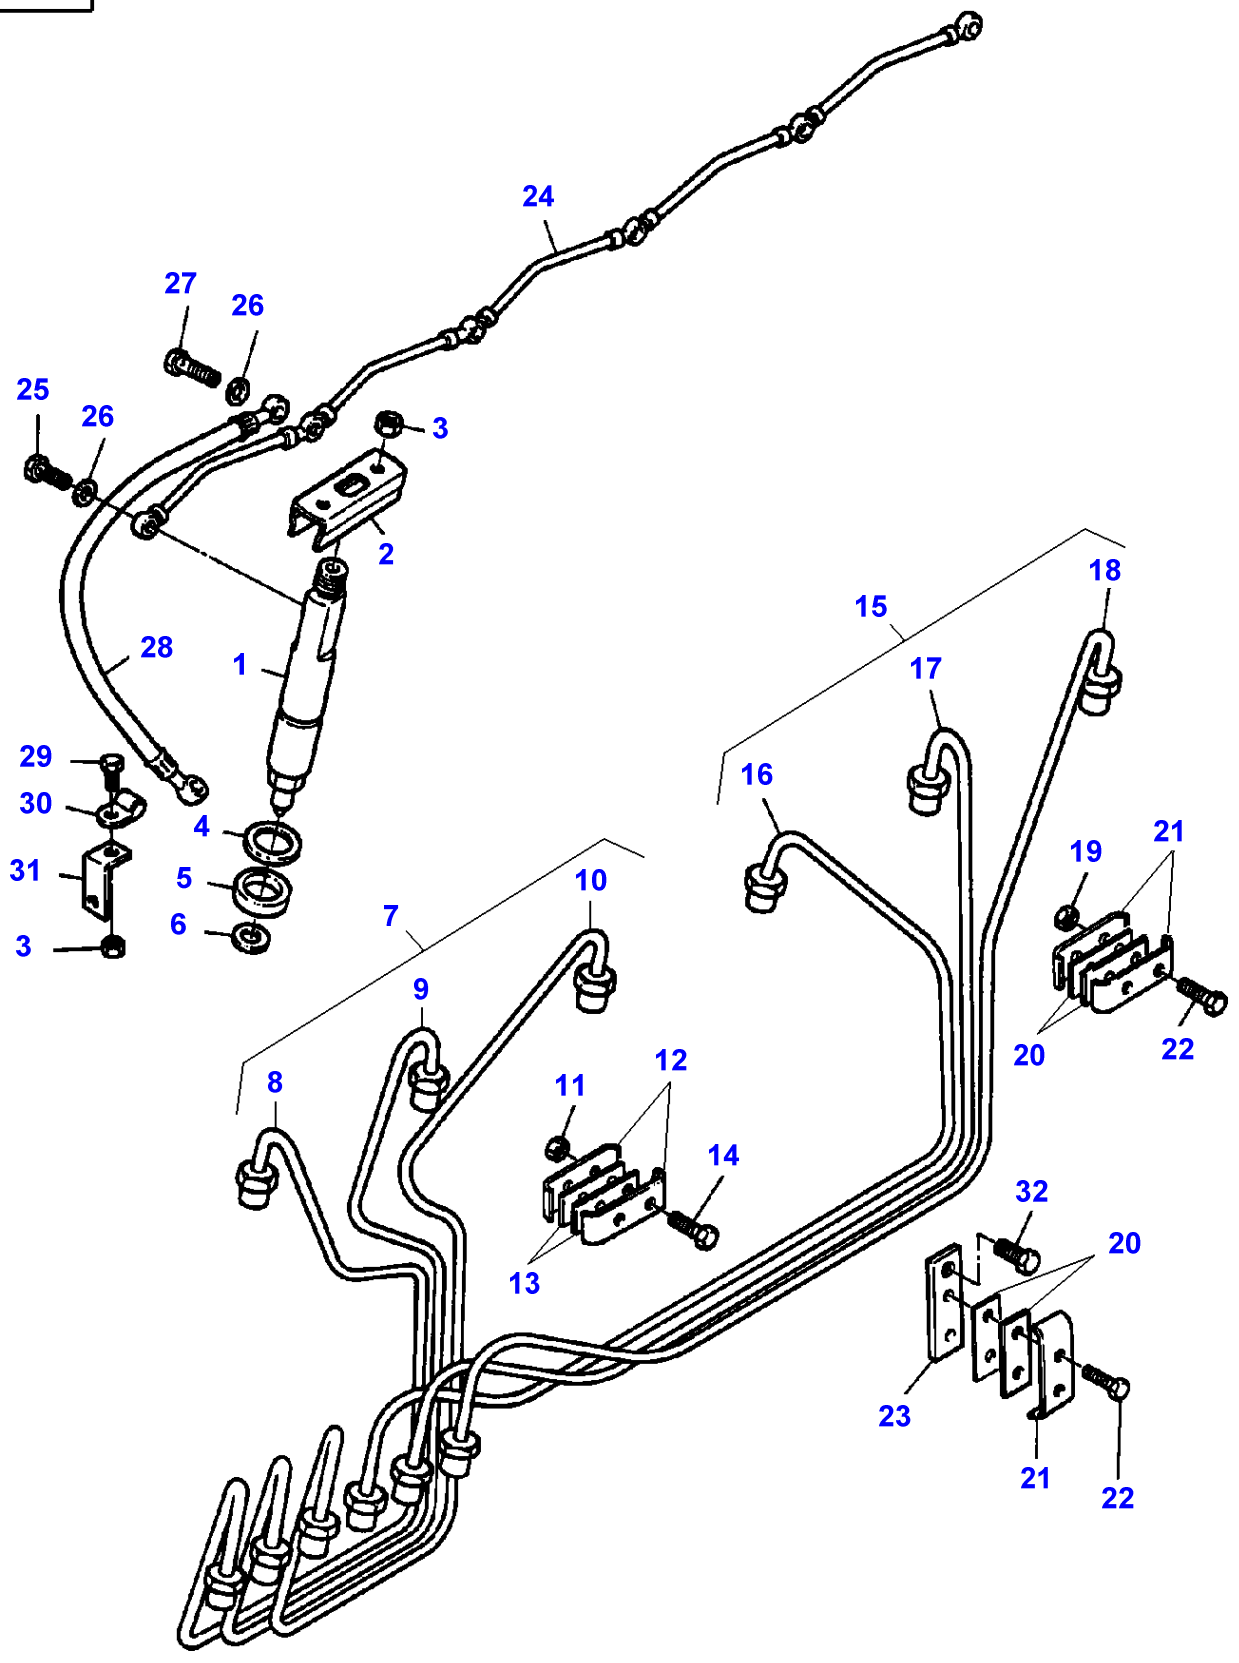

1-HB16-001-A

FUEL PIPINGS - ENGINE 612 DSJL

Item	Part Number	Qty	Description	Comments
				ENGINE 612 DSJL
1	V835331100	6	Atomiser	[A] See Page - Reference Number 178/1
1	V836339180	6	Atomiser	[B] See Page - Reference Number 178/1
2	V835331103	6	Retainer	
3	V504800800	13	Nut	
4	V835336275	6	Washer	
5	V835336276	6	Seal	
6	V899901495	6	Washer	
7	V836346067	1	Kit, Pipe	
8	V836346061	1	Injection Pipe	(7) NO.1
9	V836346062	1	Injection Pipe	(7) NO.2
10	V836346063	1	Injection Pipe	(7) NO.3
11	V504600502	4	Nut	(7) Repairs and replaces V504600500
12	V836324446	4	Holding Fixture	(7)
13	V836324443	4	Rubber Strap	(7)
14	V528800802	4	Screw	(7) Repairs and replaces V528800800
15	V836346068	1	Kit, Pipe	
16	V836346064	1	Injection Pipe	(15) NO.4
17	V836346065	1	Injection Pipe	(15) NO.5
18	V836346066	1	Injection Pipe	(15) NO.6
19	V504600502	2	Nut	(15) Repairs and replaces V504600500
20	V836324443	4	Rubber Strap	(15)
21	V836324446	3	Holding Fixture	(15)
22	V528800802	4	Screw	(15) Repairs and replaces V528800800
23	V836336921	1	Support	(15)
24	V836355330	1	Tube	Repairs and replaces V836336925
25	V835331289	5	Screw	
26	V615870710	13	Seal	
27	V835336943	1	Screw	
28	V835336942	1	Tube	
29	V528801360	1	Screw	
30	V602060612	1	Clamp	
31	V836124941	1	Support	
32	V528801750	1	Screw	

[A]
240 HP
[B]
240/265 HP CC1/CU/CU1