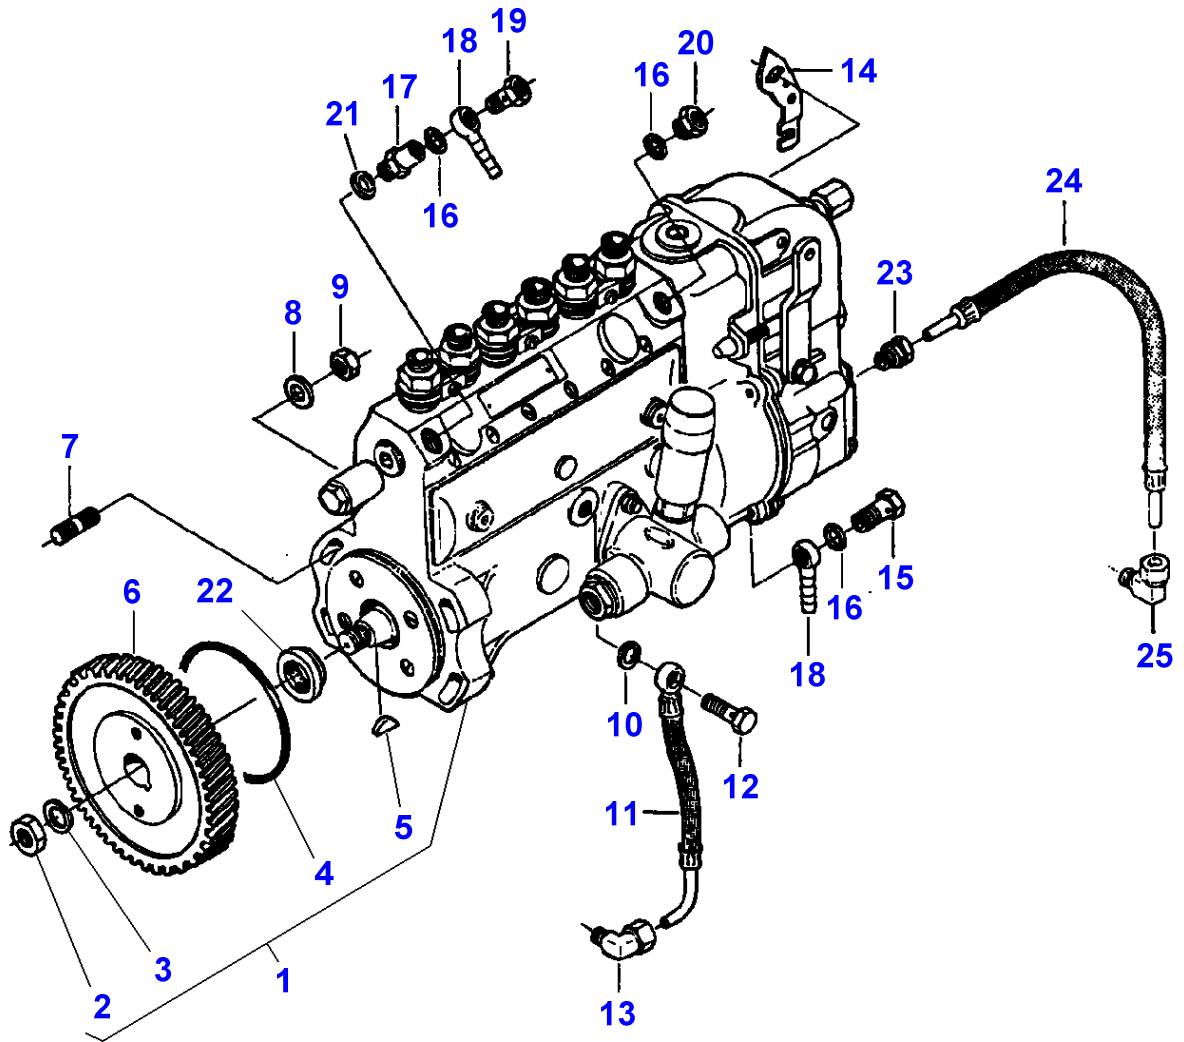

1-HB14-001-A

Item	Part Number	Qty	Description	Comments
				ENGINE 612 DSJL - UP TO NO C 3698
1	V836339463	1	Injection Pump	[A] PES 6A.../BD Up to Serial or Engine Number A 2415
1	V836340224	1	Injection Pump	[A] PES 6A.../CU1 From Serial or Engine Number A 2416
1	V836339992	1	Injection Pump	[B] PES 6A.../CU
2	V504611400	1	Nut	(1)
3	V500451402	1	Washer	(1) Repairs and replaces V500451400
4	V614607930	1	O Ring	(1)
5	V603305540	1	Key	(1)
6	V836346060	1	Gear	Up to Serial or Engine Number G3650
	V836659290	1	Gear	From Serial or Engine Number G3651
7	V546801815	4	Stud	
8	V500151050	4	Washer	
9	V504801002	4	Nut	
10	V615571014	2	Seal	
11	V836346890	1	Hydr Hose	
12	V640435006	1	Screw	
13	V641166006	1	Elbow Nipple	
14	V835347263	1	Lever	
15	V640435010	1	Screw	
16	V615881418	5	Seal	
17	V836330959	1	Valve	
18	V640255210	2	Pipe	
19	V835336944	1	Screw	
20	V836336934	1	Union	
21	V615881420	1	Gasket	
22	V614102030	1	Seal	From Serial or Engine Number 91085
23	V641016008	1	Union	From Serial or Engine Number 91085
24	V835347511	1	Hose	From Serial or Engine Number 91085
25	V641186008	1	Union	From Serial or Engine Number 91085

[A]
240 HP
[B]
240/265 HP CC1/CU/CU1