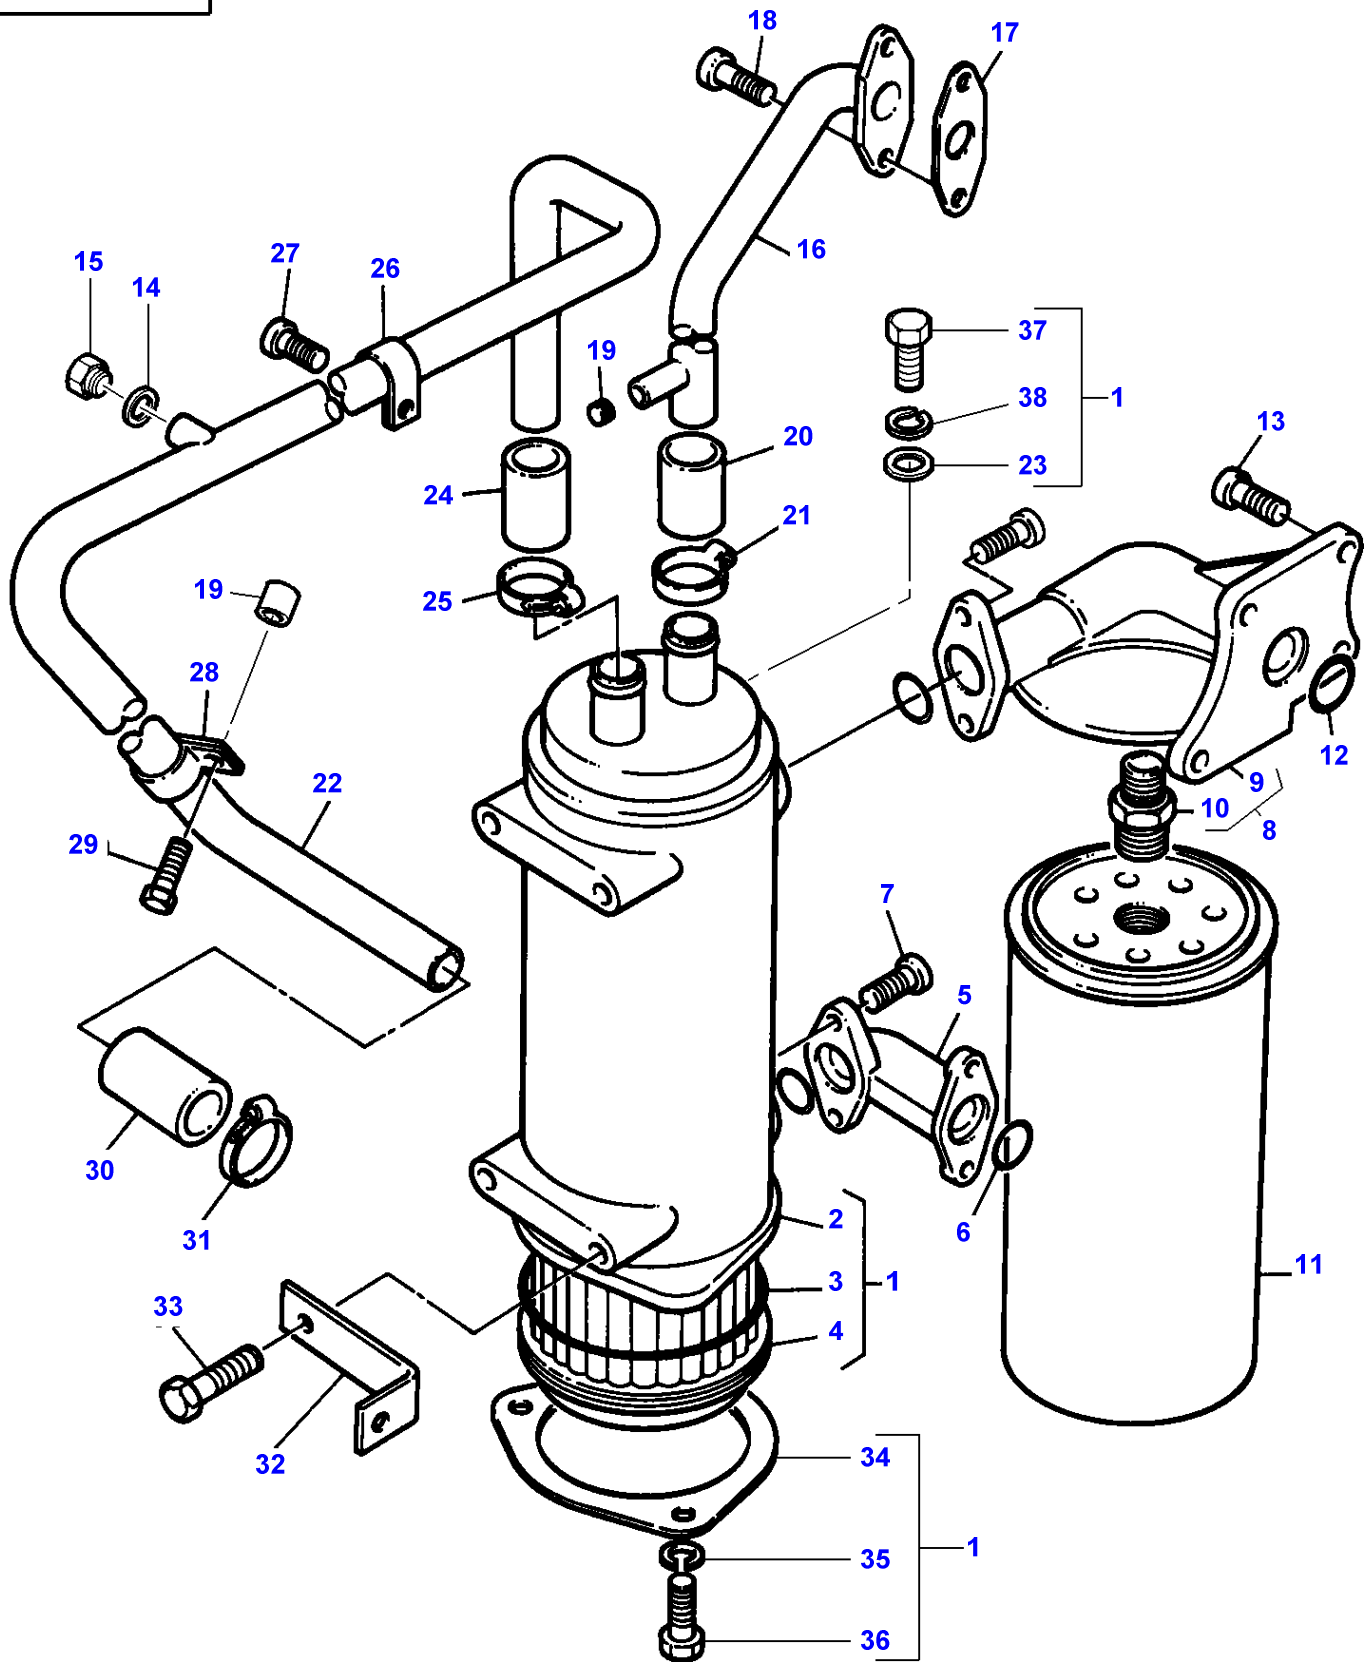

1-HB12-001-A

MASSEY FERGUSON

MF 30/31XP/32/34/36/38/40 COMBINE ENGINES, VALMET - 1637219

1637219

171

LUBRICATING OIL COOLER - ENGINE 612 DSJL

Item	Part Number	Qty	Description	Comments
				ENGINE 612 DSJL
1	V836338346	1	Oil Cooler	
2	V836339063	1	Body	(1)
3	V836339061	2	O Ring	(1)
4	V836340636	1	Tube	(1)
5	V836338495	1	Support	
6	V614601930	2	O Ring	
7	V581804620	4	Screw	
8	V836338513	1	Filter Head	
9		1	Filter Head	(8) Not serviced, order REF.8
10	V836338512	1	Union	(8)
11	3637652M1	1	Oil Filter	
12	V614601930	2	O Ring	
13	V581804620	6	Screw	
14	V615571014	2	Seal	
15	V640325110	2	Plug	
16	V836338530	1	Pipe	
17	V836328010	1	Gasket	
18	V581804600	2	Screw	
19	V836117352	1	Spacer	
20	V836329496	1	Hose	
21	V602088532	2	Clamp	
22	V836338545	1	Pipe	
23	V500150532	1	Washer	(1)
24	V836329496	1	Hose	
25	V602088532	2	Clamp	
26	V602074620	1	Clamp	
27	V528801360	1	Screw	
28	V602074620	1	Clamp	
29	V529801530	1	Screw	
30	V836329496	1	Hose	
31	V602088532	2	Clamp	
32	V836338514	1	Support	
33	V528801360	2	Screw	
34	V836339395	1	Cover	(1)
35	V500950602	3	Washer	(1)
36	V528801062	3	Screw	(1)
37	V528800752	1	Screw	(1) Repairs and replaces V528800740
38	V500450502	1	Washer	(1)