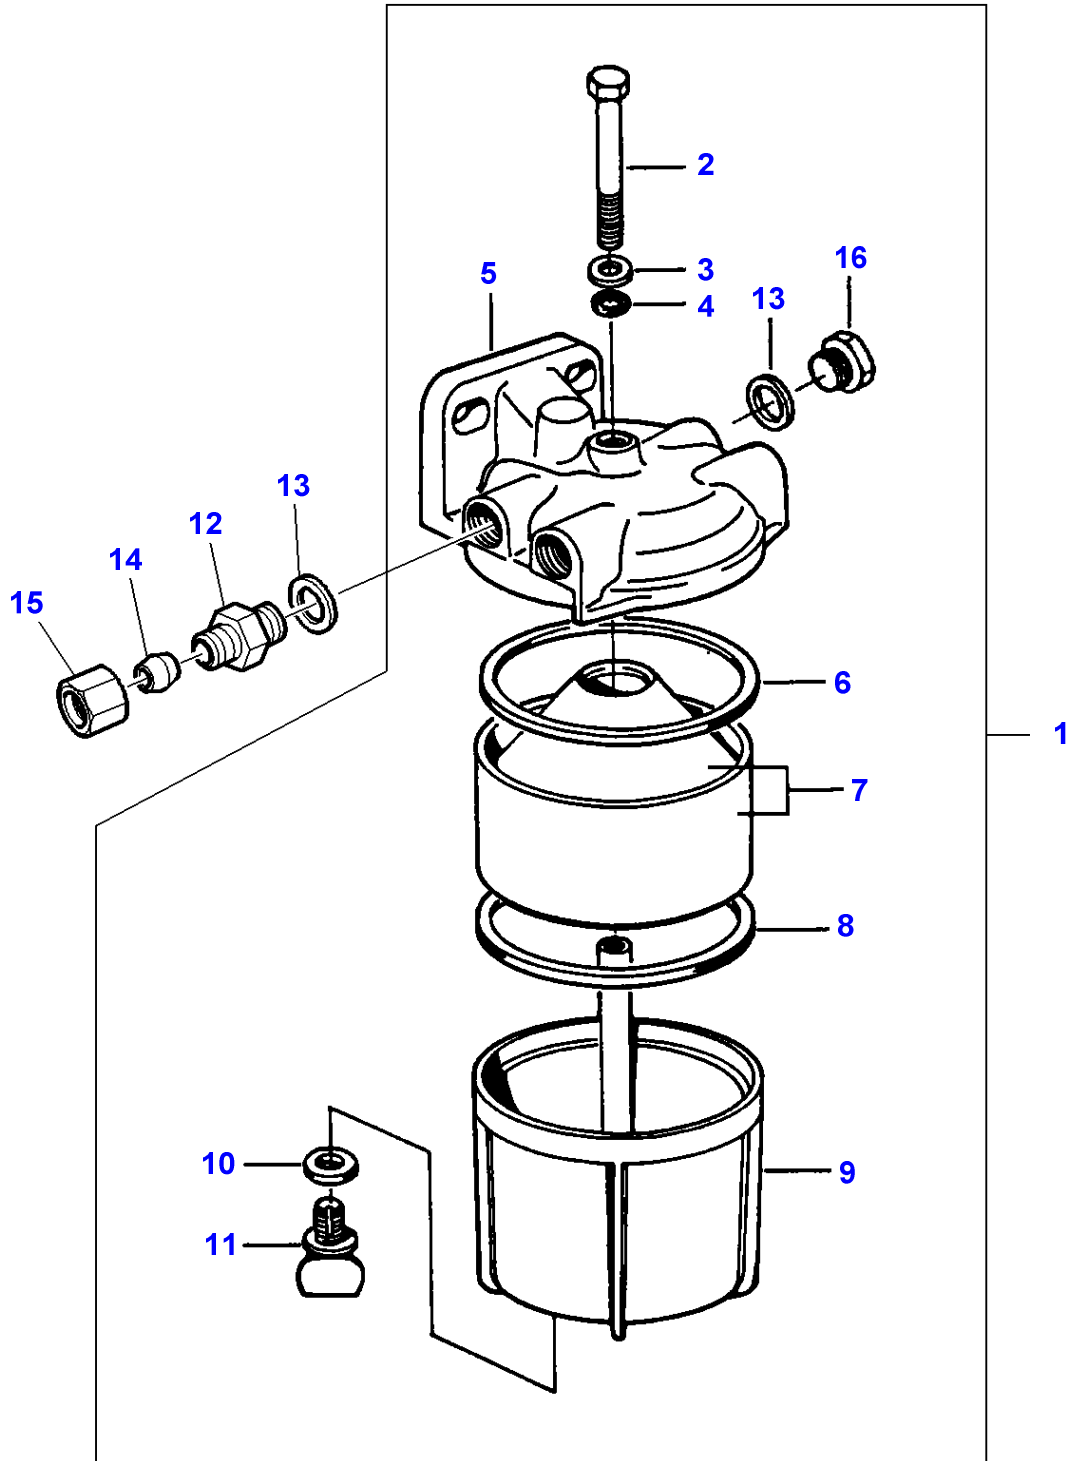

1-HB30-001-A

MASSEY FERGUSON

MF 30/31XP/32/34/36/38/40 COMBINE ENGINES, VALMET - 1637219

1637219

SEDIMENTER - ENGINE 612DSJL/290HP

180

Item	Part Number	Qty	Description	Comments
				ENGINE 612DSJL/290HP
1	V836115720	1	Sediment Bowl	
2	V836015149	1	Screw	(1)
3	V836015918	1	Washer	(1)
4	V836015919	1	O Ring	(1)
5	V836015960	1	Filter Head	(1)
6	V835330014	1	Gasket	(1)
7	V835339420	1	Filter Insert	(1)
8	V835330015	1	Gasket	(1)
9	V835339421	1	Container	(1)
10	V836015147	1	Gasket	(1)
11	V836015148	1	Plug	(1)
12	V835329832	2	Union	
13	V615581317	4	Seal	(1)
14	V641596010	2	Olive	
15	V641626010	2	Nut	
16	V836117323	2	Plug	(1)