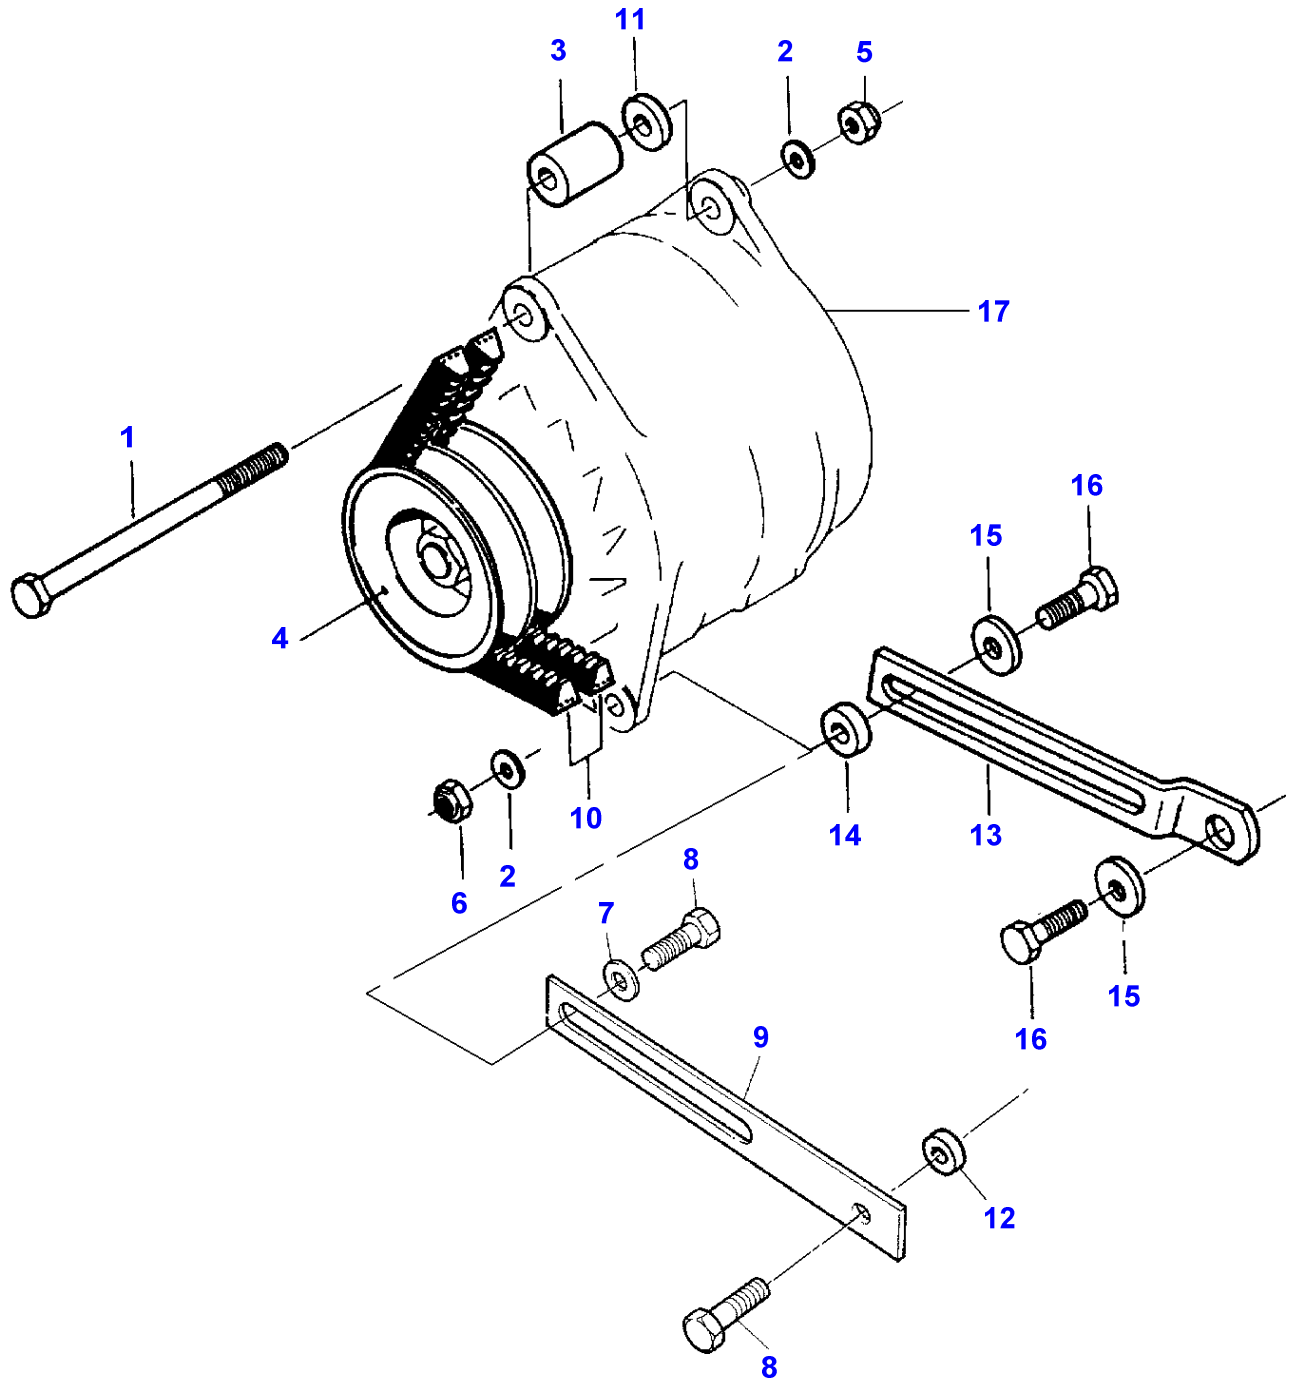

1-HB23-001-A

Item	Part Number	Qty	Description	Comments
				ENGINE 612 DSJL
1	V529801580	1	Setscrew	
2	V500950800	2	Washer	Up to Serial or Engine Number
	V500950800	1	Washer	From Serial or Engine Number
3	V836328372	1	Distance Piece	Up to Serial or Engine Number 89253
	V835338114	1	Distance Piece	From Serial or Engine Number 89254
4	V836346226	1	Pulley	
5	V510600802	1	Nut	
6	V504800800	1	Nut	
7	V836120989	1	Washer	Up to Serial or Engine Number
8	V528801380	2	Screw	Up to Serial or Engine Number 89253
	V528801410	2	Adjusting Screw	From Serial or Engine Number 89254
				Up to Serial or Engine Number
9	V836336299	1	Tightener	Up to Serial or Engine Number C 2023
10	D41990013	2	Belt	From Serial or Engine Number 89254
	V684121475	2	Belt	Up to Serial or Engine Number 89253
11	V836324956	1	Spacer	From Serial or Engine Number 89254
12	V500950800	1	Washer	Up to Serial or Engine Number 89253
	V836117352	1	Spacer	From Serial or Engine Number 89254
				Up to Serial or Engine Number C 2023
13	V836138309	1	Tensioner	From Serial or Engine Number C 2024
14	V836019387	1	Spacer	From Serial or Engine Number C 2024
15	V836120989	2	Washer	From Serial or Engine Number
16	V529801420	2	Screw	From Serial or Engine Number
17	V835339304	1	Alternator	Up to Serial or Engine Number
				See Page - Reference Number 188/1
17	V836640128	1	Alternator	See Page - Reference Number 221