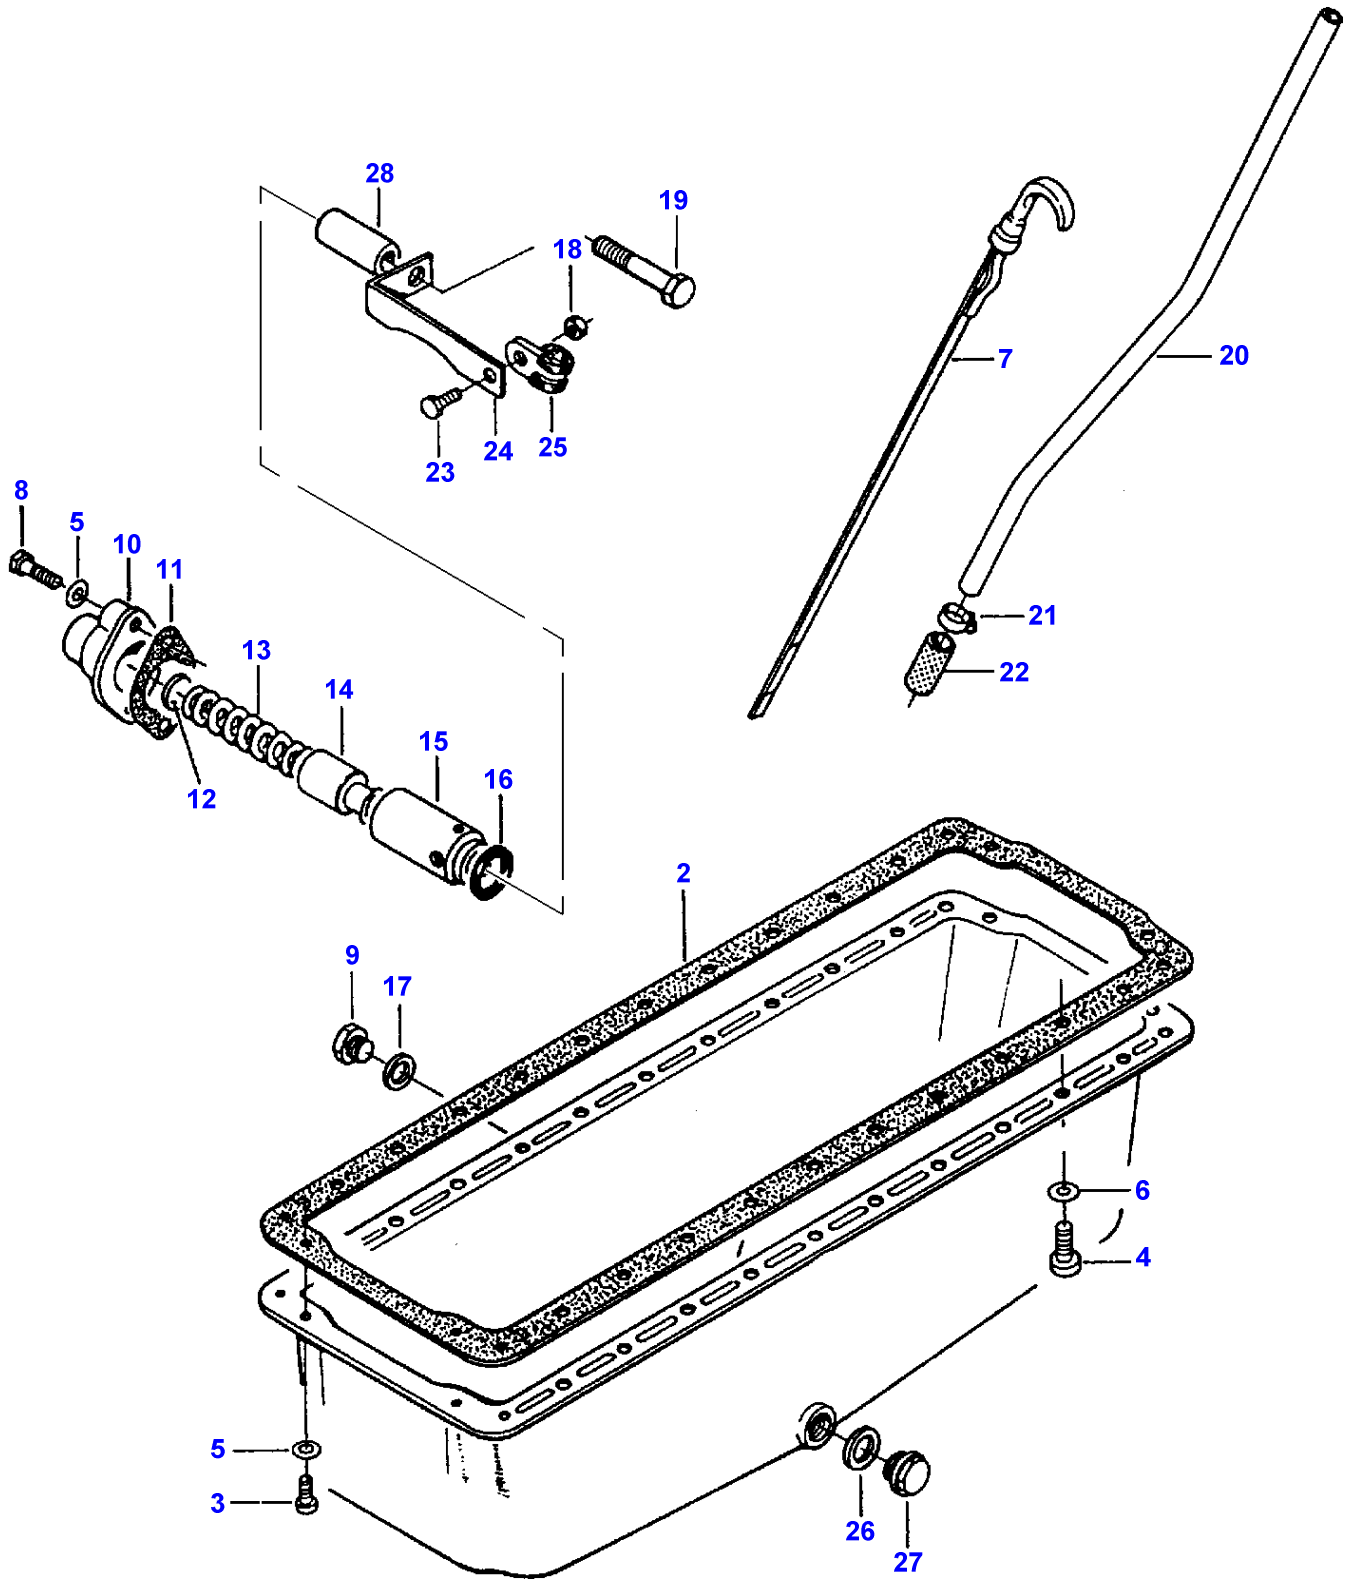

1-HB10-001-A

MASSEY FERGUSON

MF 30/31XP/32/34/36/38/40 COMBINE ENGINES, VALMET - 1637219

1637219

LUBRICATING OIL SUMP - ENGINE 612 DSJL - UP TO NO C 5508

168

Item	Part Number	Qty	Description	Comments
				ENGINE 612 DSJL - UP TO NO C 5508
1	V836347308	1	Sump	
2	V836322183	1	Gasket	
3	V581804600	4	Screw	
4	V581805000	24	Screw	
5	V500950800	6	Washer	
6	V500951000	24	Washer	
7	V836338940	1	Dipstick	
8	V528801420	2	Screw	
9	V836119079	1	Plug	
10	V836129849	1	Cover	
11	V836322190	1	Gasket	
12	V836020290	1	Washer	
13	V836655246	1	Spring	Repairs and replaces V836117836
14	V836338850	1	Piston	
15	V836117834	1	Cylinder	
16	V614601524	1	O Ring	
17	V615881620	1	Seal	
18	V504800800	1	Nut	
19	V529801860	1	Screw	
20	V836324670	1	Pipe	
21	V602079516	2	Clamp	
22	V836119994	1	Hose	
23	V528801360	1	Screw	
24	V836346005	1	Support	
25	V602060612	1	Clamp	
26	V615882227	1	Gasket	
27	V640045022	1	Plug	
28	V836338607	1	Spacer