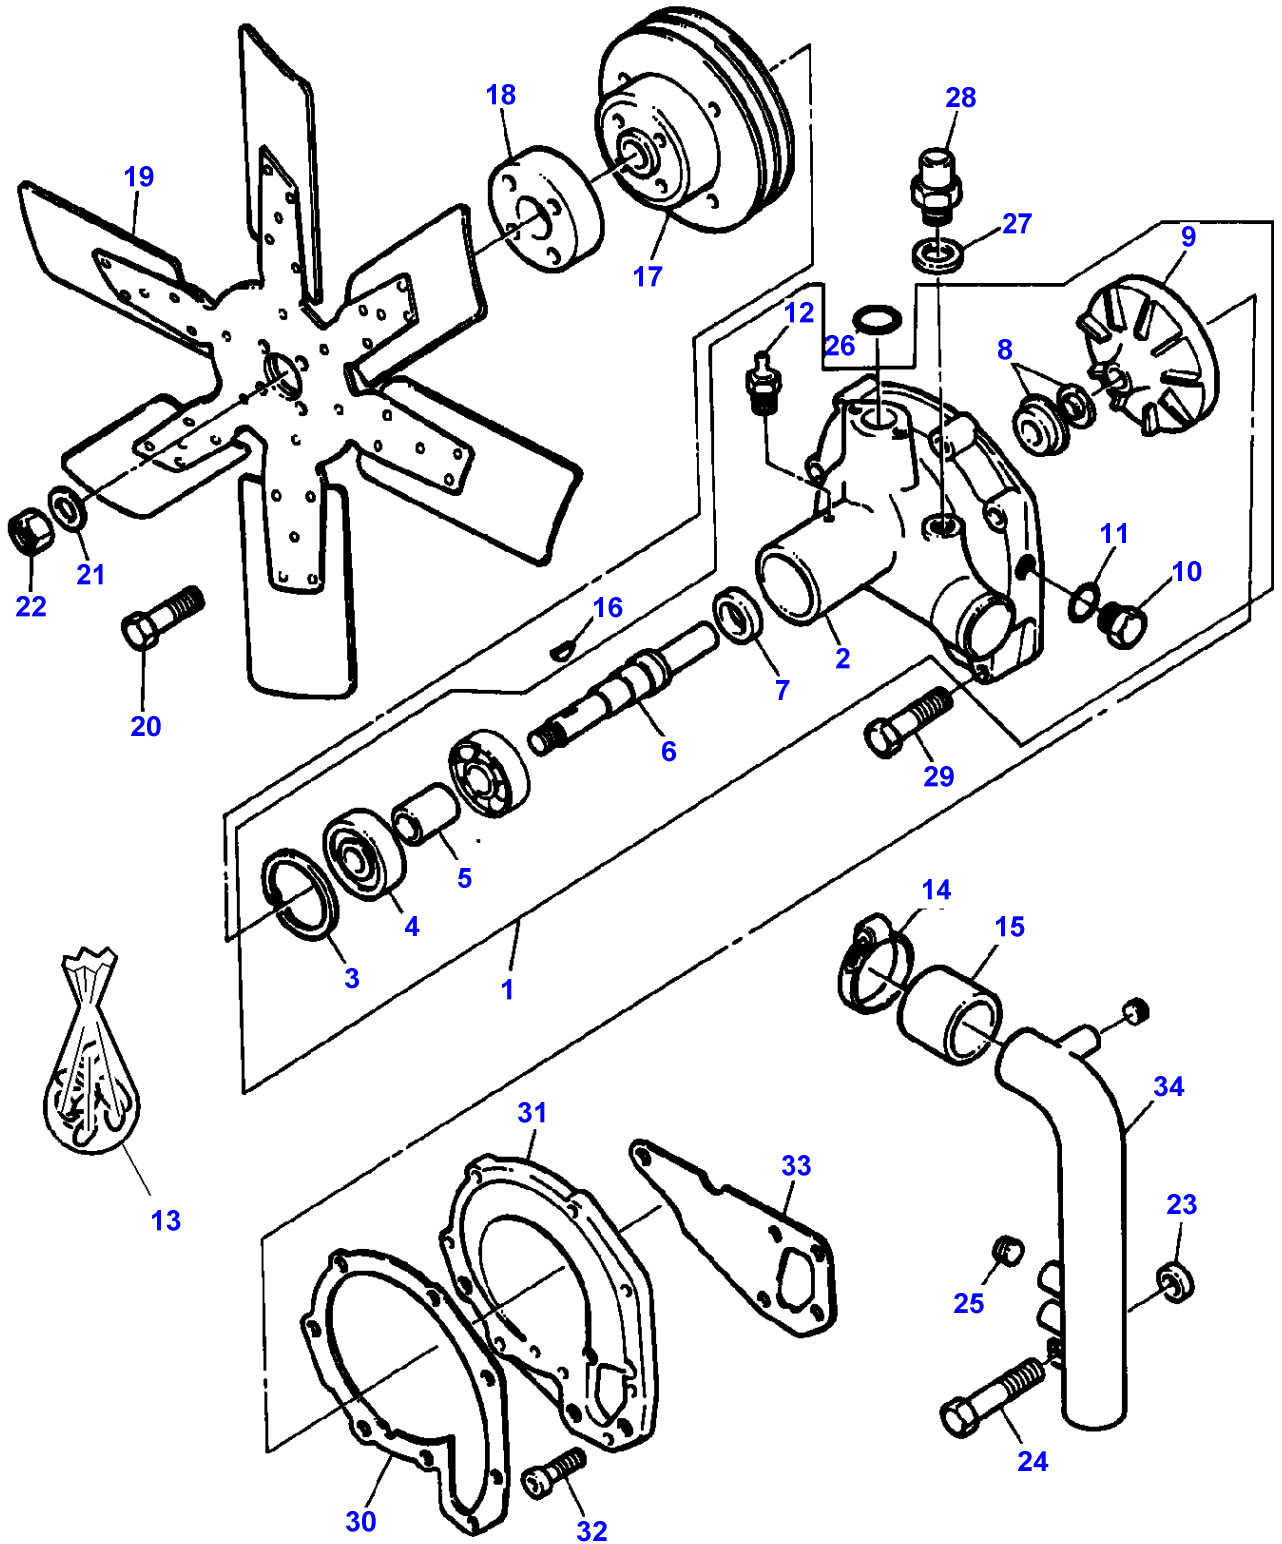

1-HB13-001-A

MASSEY FERGUSON

MF 30/31XP/32/34/36/38/40 COMBINE ENGINES, VALMET - 1637219

1637219

WATER PUMP - ENGINE 612 DSJL - UP TO NO A 1587

172

Item	Part Number	Qty	Description	Comments
				ENGINE 612 DSJL - UP TO NO A 1587
1	V836352359	1	Water Pump	Repairs and replaces V836336049
2	V836336048	1	Housing	(1)
3	V617330052	1	Circlip	[A] (1)
4	GT11159	2	Bear. 6304 Z	[A] (1)
5	V836119270	1	Sleeve	[A] (1)
6	V836119259	1	Shaft	(1)
7	V614102636	1	Gasket	[A] (1)
8	V835331202	1	Seal	[A] (1)
9	V836336047	1	Impeller	(1)
10	V836019756	1	Plug	(1)
11	V615881822	1	Seal	(1)
12	V644441006	1	Greaser	(1)
13	V836316441	1	Kit, Repair	[B]
14	V602061668	2	Clamp	Repairs and replaces V602083550
15	V836122248	1	Hose	
16	V603305540	1	Key	
17	V836322339	1	Pulley	From Serial or Engine Number 89254
	V836324268	1	Pulley	Up to Serial or Engine Number 89253
18	V836336951	1	Distance Piece	
19	V836331367	1	Fan	635MM
20	V529801470	4	Screw	
21	V836122017	1	Washer	
22	V510611402	1	Nut	
23	V836338581	1	Distance Piece	
24	V529801460	1	Screw	
25	V640025018	2	Plug	
26	V614602930	2	O Ring	[A]
27	V615881822	1	Seal	
28	V836119838	1	Union	
29	V529801430	8	Screw	
30	V836322188	1	Gasket	[A]
31	V836322187	1	Cover	
32	V581804620	5	Screw	
33	V836322189	1	Gasket	[A]
34	V836335402	1	Pipe	

[A]
INCLUDED IN KIT MARKED (B)
[B]
INCLUDES ITEMS MARKED (A)