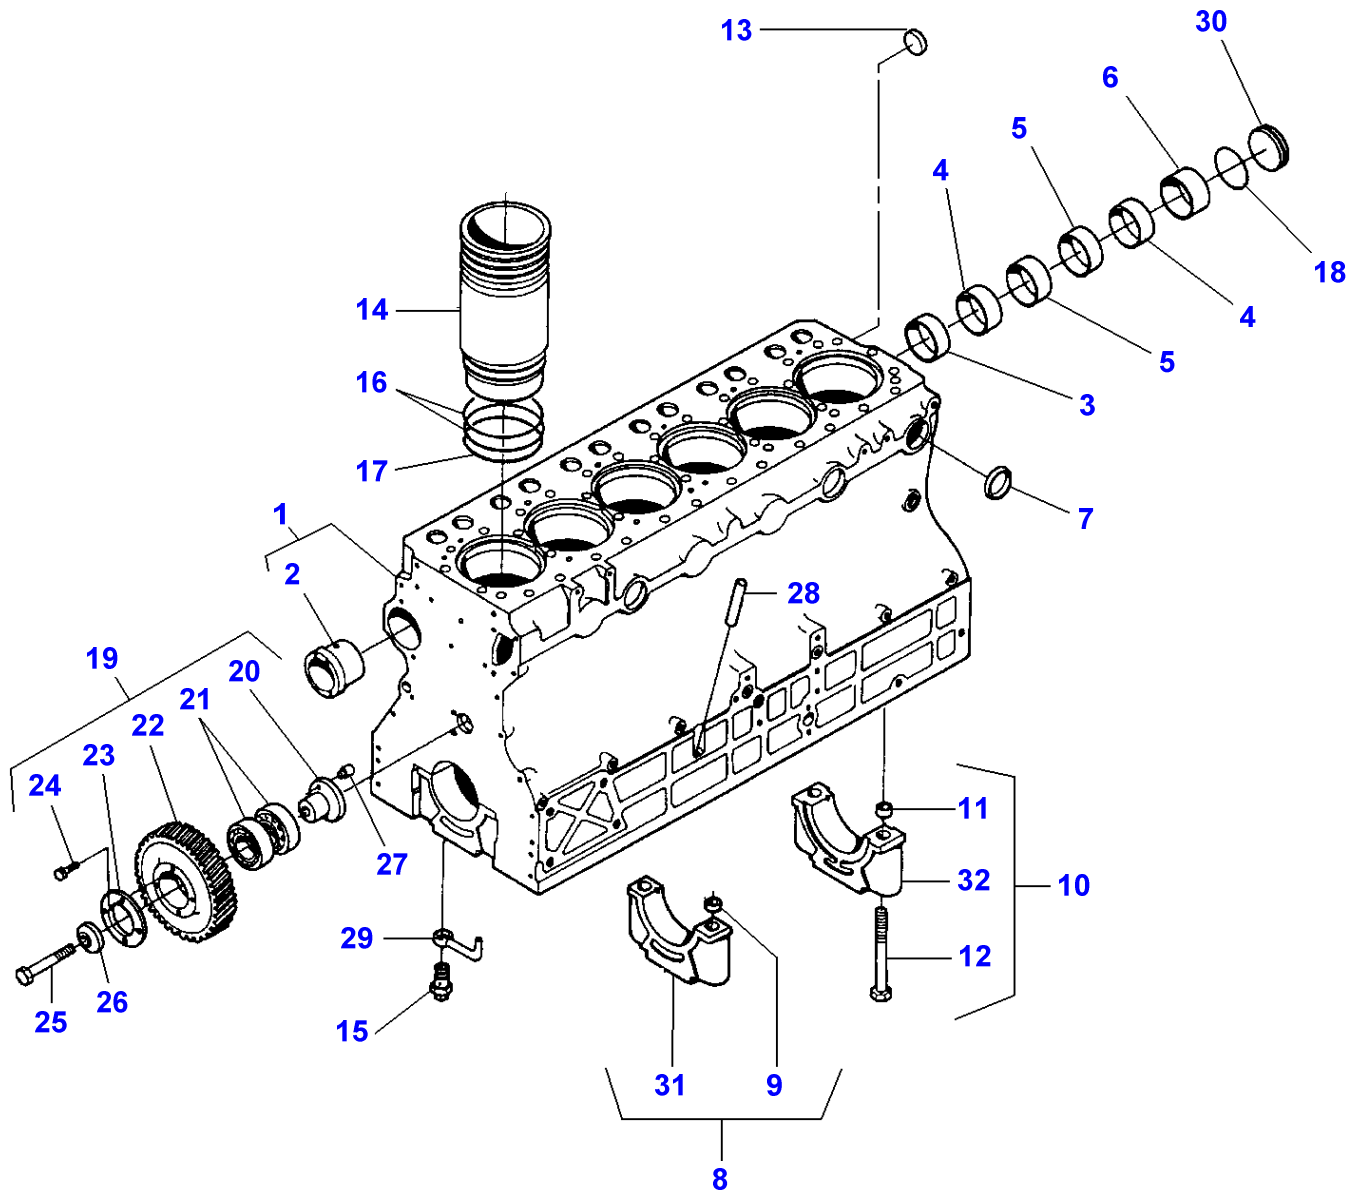

1-HB02-011-C

MASSEY FERGUSON

MF 30/31XP/32/34/36/38/40 COMBINE ENGINES, VALMET - 1637219

1637219

CYLINDER BLOCK - ENGINE 612 DSJL - FROM NO A 2440

159

Item	Part Number	Qty	Description	Comments
				ENGINE 612 DSJL - FROM NO A 2440
1	V836347916	1	Cylinder Block	
2	V835346889	1	Bush	(1)
3	V836322975	1	Bush	(1)
4	V836322608	2	Bush	(1)
5	V836322609	2	Bush	(1)
6	V836322610	1	Bush	(1)
7	V640016040	3	Plug	(1)
8	V836324757	6	Bearing Carrier	(1)
9	V836214478	12	Bush	(8)
10	V836324756	1	Bearing Carrier	(1)
11	V836214478	2	Bush	(10)
12	V529903180	14	Screw	(1)
13	V640016032	1	Plug	(1)
14	3637621M1	6	Liner	STANDARD
	V836338436	6	Liner	Thickness 9.08MM.
	V836338437	6	Liner	Thickness 9.13MM.
	V836338438	6	Liner	Thickness 9.23MM.
15	V836338601	6	Valve	
16	V835322233	12	O Ring	
17	V835336903	6	O Ring	
18	V614605125	1	O Ring	Up to Serial or Engine Number D 5221
19	V836122760	1	Gear	
20	V836122757	1	Shaft	(19)
21	V610071079	2	Bearing	(19)
22	V836122756	1	Gear	(19)
23	V836122759	1	Flange	(19)
24	V528801360	4	Screw	(19)
25	V529902720	1	Screw	
26	V836122758	1	Flange	
27	V836114523	1	Pin	
28	V836014334	1	Pipe	
29	V836338602	6	Pipe	
30	V836852744	1	Plug	From Serial or Engine Number D 5222
31		1	Bearing Carrier	(8) Not serviced, order REF.8
32		1	Bearing Carrier	(10) Not serviced, order REF.10