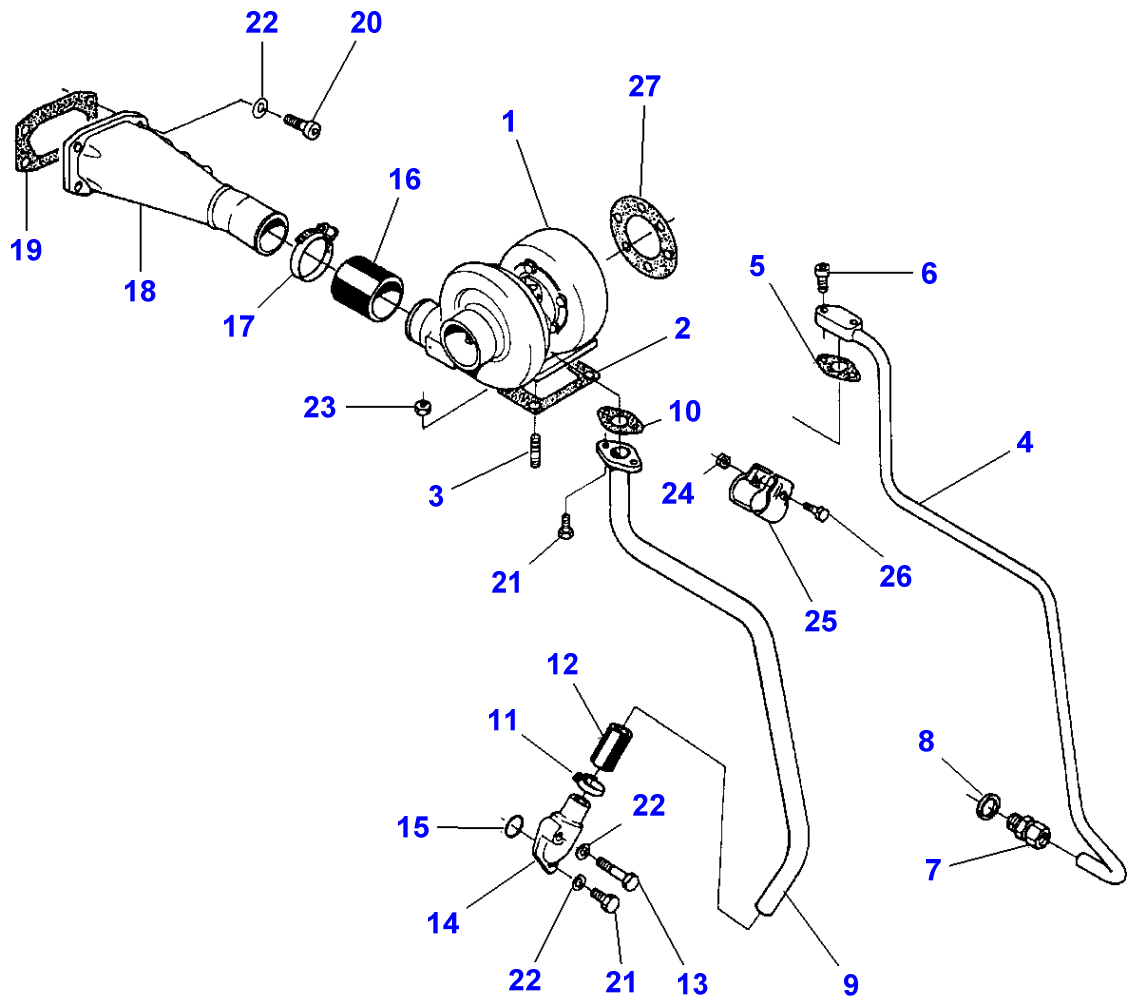

1-HB20-001-A

TURBOCHARGER-PIPES - ENGINE 612 DSJL

Item	Part Number	Qty	Description	Comments
				ENGINE 612 DSJL
1	V836340375	1	Turbocharger	[C] See Page - Reference Number 183/1 Repairs and replaces V836339736 Repairs and replaces V836339737 See Page - Reference Number 182/1
1		X	.	
2	V836316726	1	Gasket	
3	V546801780	4	Stud	
4	V836338621	1	Pipe	
5	V836308344	1	Joint	
6	V581804630	2	Screw	
7	V641086012	1	Union	
8	V615881620	1	Seal	
9	V836338649	1	Pipe	
10	V836324580	1	Joint	
11	V602088532	2	Clamp	
12	V835324317	1	Hose	
13	V529801480	1	Screw	
14	V836346405	1	Tube	From Serial or Engine Number 80270
	V836324216	1	Tube	Up to Serial or Engine Number 80269
15	V614603230	1	O Ring	From Serial or Engine Number 80270
	V614602430	1	O Ring	Up to Serial or Engine Number 80269
16	V836119992	1	Hose Flexible	
17	V602061668	2	Clamp	Repairs and replaces V602083550
18	V836338225	1	Pipe	
19	V836338372	1	Gasket	
20	V528801410	4	Adjusting Screw	
21	V528801380	3	Screw	
22	V500950800	6	Washer	
23	V504801002	4	Nut	
24	V504600602	2	Nut	
25	V835324324	4	Clamp	
26	V529801112	2	Screw	
27	V836338985	1	Gasket	

[C]
DETAIL TO BE ADVISED