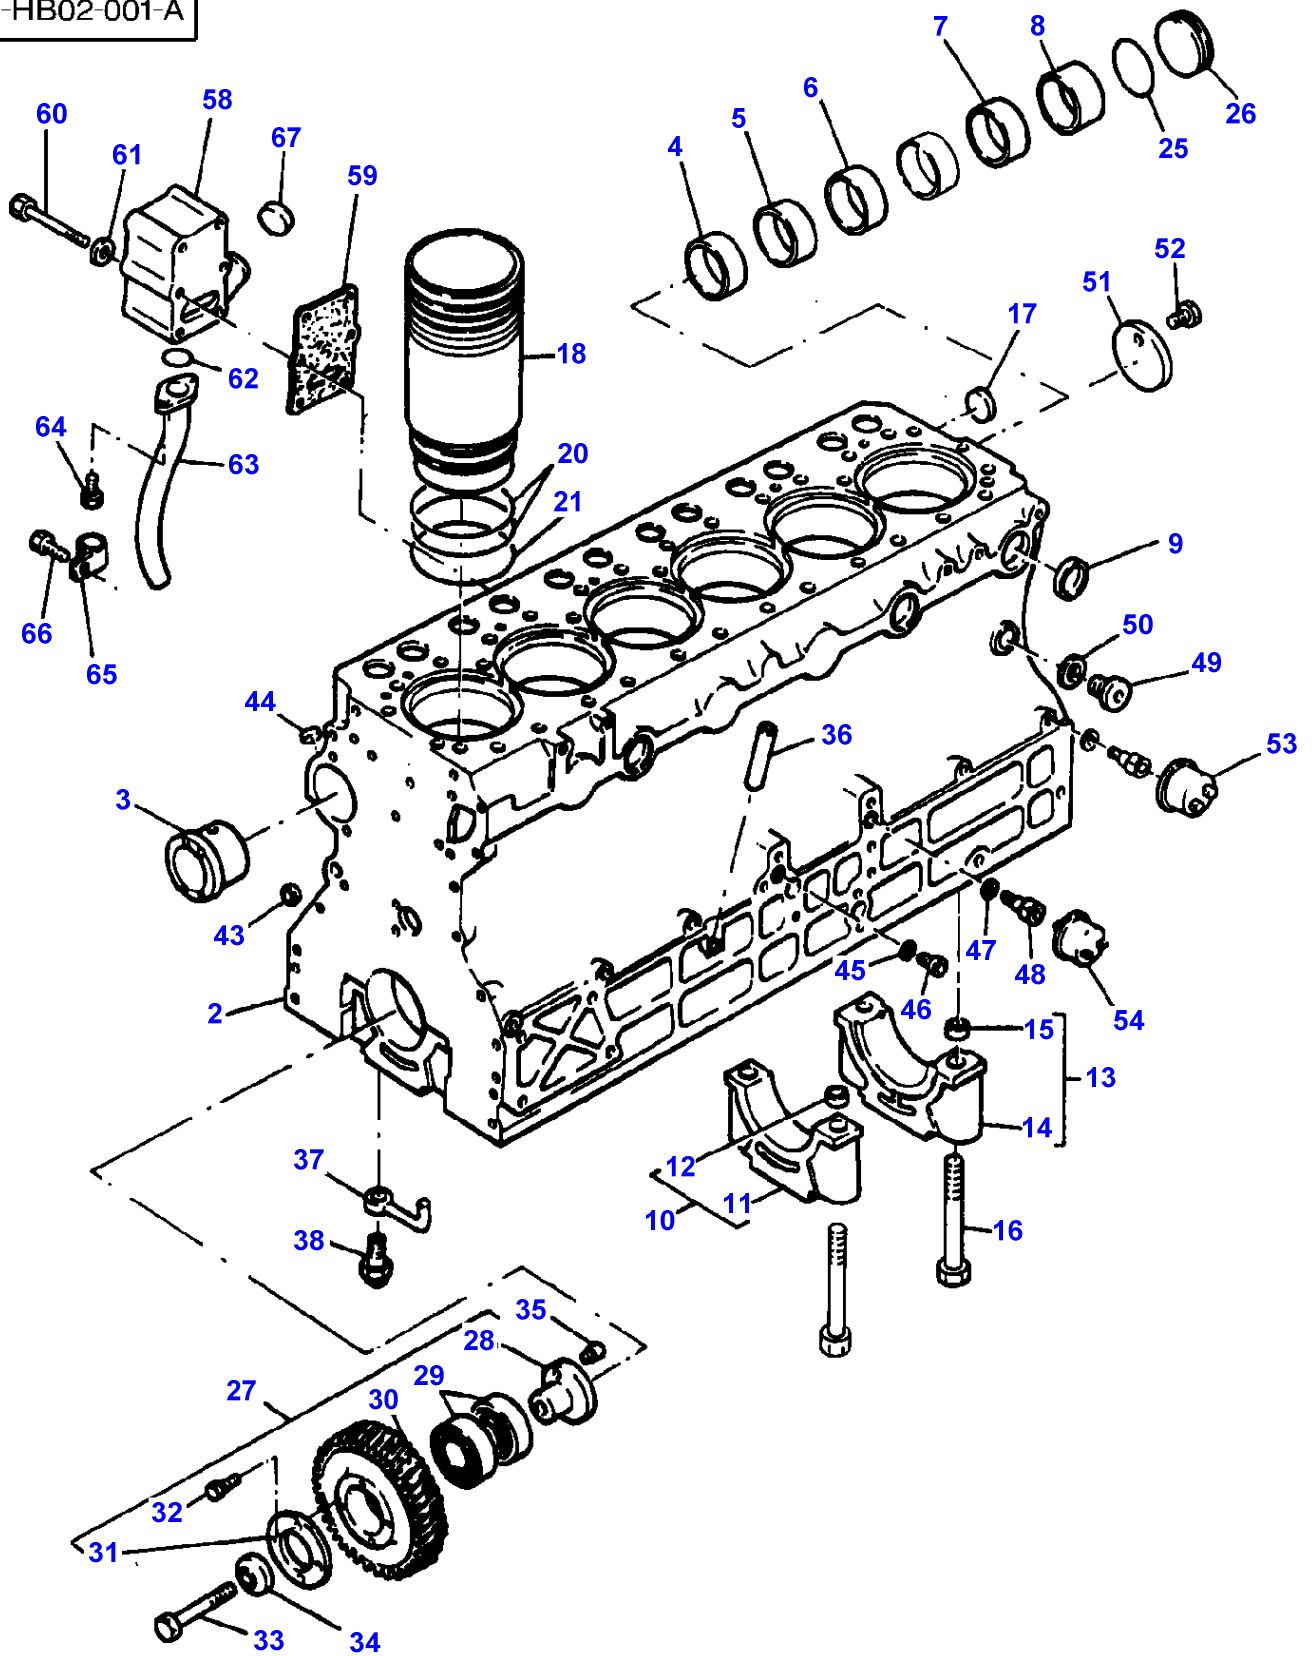

1-HB02-001-A

MASSEY FERGUSON

MF 30/31XP/32/34/36/38/40 COMBINE ENGINES, VALMET - 1637219

1637219

CYLINDER BLOCK - ENGINE 612 DSJL - UP TO NO A 2439

158

Item	Part Number	Qty	Description	Comments
				ENGINE 612 DSJL - UP TO NO A 2439
1	3638614M1	1	Cylinder Block	
2		1	Cylinder Block	(1) Not serviced, order REF.1
3	V835346889	1	Bush	(1)
4	V836322975	1	Bush	(1)
5	V836322608	1	Bush	(1)
6	V836322609	2	Bush	(1)
7	V836322608	1	Bush	(1)
8	V836322610	1	Bush	(1)
	V835336463	X	Parts Pack	Diameter 61MM
9	V640016040	3	Plug	(1)
10	V836324757	6	Bearing Carrier	(1)
11		1	Bearing Carrier	(10) Not serviced, order REF.10
12	V836214478	2	Bush	(10)
13	V836324756	1	Bearing Carrier	(1)
14		1	Bearing Carrier	(13) Not serviced, order REF.13
15	V836214478	2	Bush	(13)
16	V529903180	14	Screw	(1)
17	V640016032	1	Plug	(1)
18	3637621M1	6	Liner	STANDARD
	V836338436	6	Liner	Thickness 9.08MM
	V836338437	6	Liner	Thickness 9.13MM
	V836338438	6	Liner	Thickness 9.23MM
20	V835322233	12	O Ring	
21	V835336903	6	O Ring	
25	V614605125	1	O Ring	
26	V836852744	1	Plug	
27	V836122760	1	Gear	
28	V836122757	1	Shaft	(27)
29	V610071079	2	Bearing	(27)
30	V836122756	2	Gear	(27)
31	V836122759	1	Flange	(27)
32	V528801360	4	Screw	(27)
33	V529902720	1	Screw	
34	V836122758	1	Flange	
35	V836114523	1	Pin	
36	V836014334	1	Pipe	
37	V836338602	6	Pipe	
38	V836338601	6	Valve	
43	V640016016	3	Plug	
44	V640025010	3	Plug	
45	V615571014	8	Seal	
46	V640325110	8	Plug	
47	V615571014	2	Seal	
48	V836120022	2	Connection	
49	V640325018	1	Plug	
50	V615881822	1	Seal	
51	V836124210	1	Plate	
52	V528802180	1	Screw	
53	V654100109	1	Sensor	Replace and repair. Old not interchangeable with new V654100106
54	V654100109	1	Sensor	
58	V836338604	1	Breather	
59	V836322852	1	Gasket	
60	V529801560	6	Screw	
61	V500950800	6	Washer	
62	V614603140	1	O Ring	
63	V836338493	1	Pipe	
64	V528801360	2	Screw	
65	V602074618	1	Clamp	
66	V528801360	1	Screw	
67	V640016036	1	Plug	