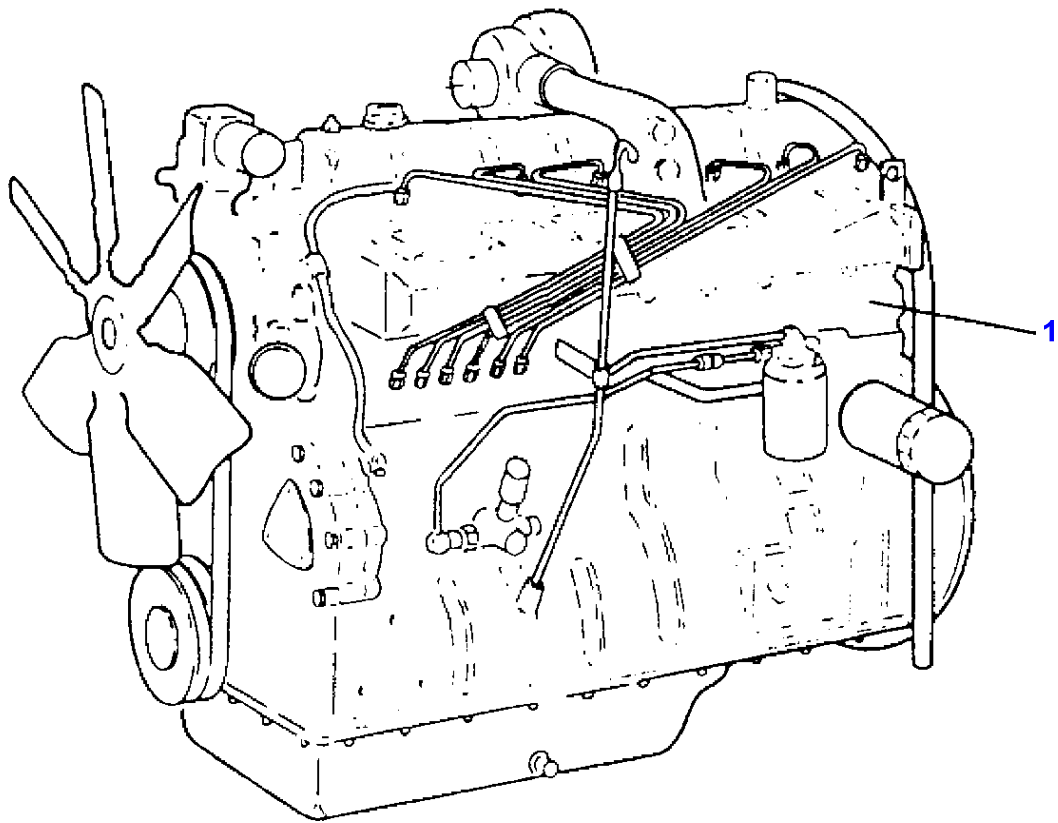

B-0001-080-A

MASSEY FERGUSON**MF 30/31XP/32/34/36/38/40 COMBINE ENGINES, VALMET - 1637219****1637219****SECTION DIVIDER - ENGINE 612DSJL****157**

Item	Part Number	Qty	Description	Comments
				ENGINE 612DSJL
1	D46497200	1	Engine	[A] 612DSL MF38/220CH Up to Serial or Engine Number 48792
1	D46497300	1	Engine	[A] 612DSJL MF38/240CH Up to Serial or Engine Number 48792
1	D28080241	1	Engine	[A] 612DSJL MF38/265CH From Serial or Engine Number 48793
1				[A] SERIAL NUMBER COMBINE HARVESTER