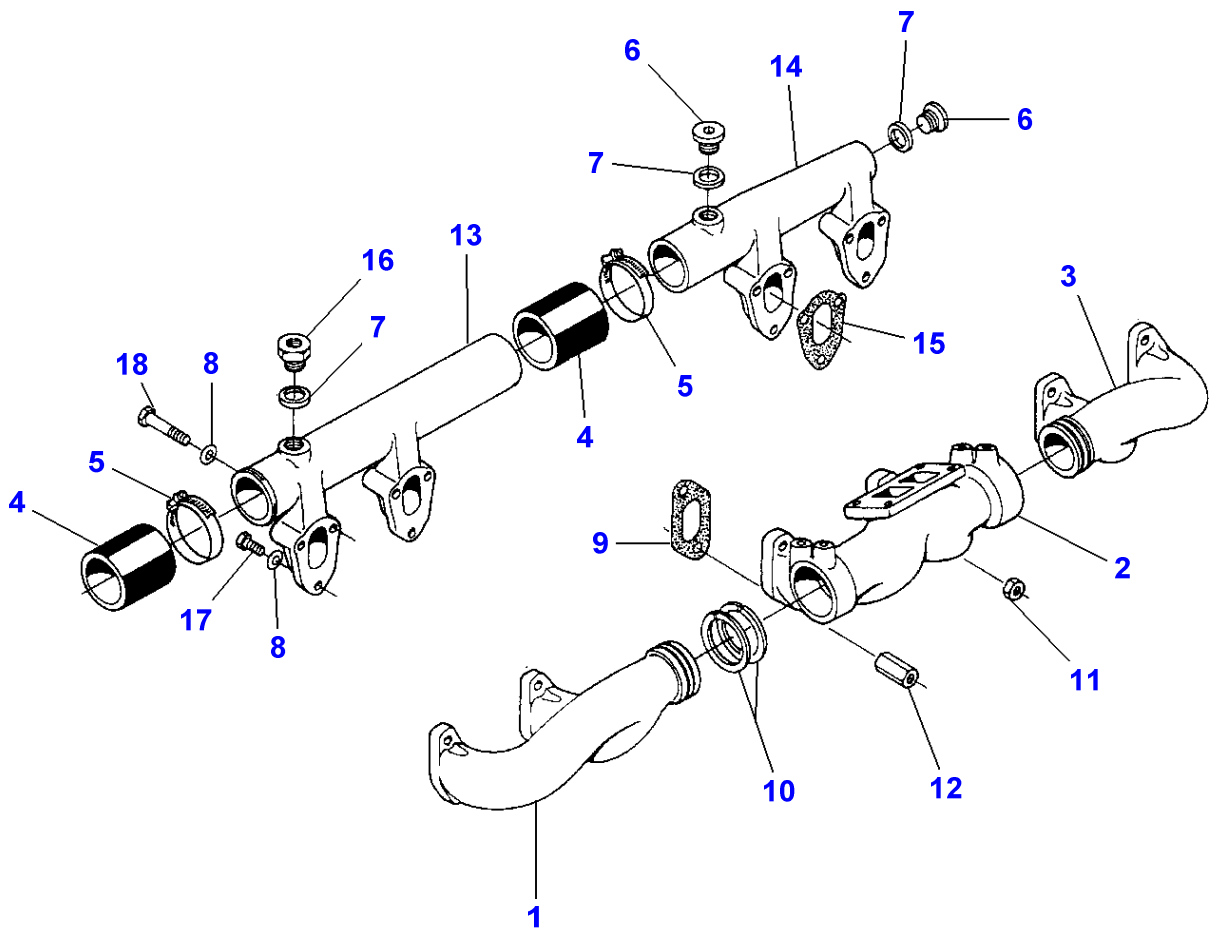

1-HB19-001-A

MASSEY FERGUSON

MF 30/31XP/32/34/36/38/40 COMBINE ENGINES, VALMET - 1637219

1637219

TURBOCHARGER-INLET AND EXHAUST MANIFOLD - ENGINE 612 DSJL

184

Item	Part Number	Qty	Description	Comments
				ENGINE 612 DSJL
1	V836322794	1	Manifold	
2	V836322793	1	Manifold	
3	V836322795	1	Manifold	
4	V836122248	2	Hose	
5	V602061668	4	Clamp	Repairs and replaces V602083550
6	V640325018	2	Plug	
7	V615881822	3	Seal	
8	V500950800	12	Washer	
9	V836122886	6	Joint	
10	V836316519	4	Segment	
11	V504801002	11	Nut	
12	V836020147	1	Nut	
13	V836340898	1	Parts Pack	
14	V836340898	1	Parts Pack	
15	V836322247	4	Joint	
16	V836119643	1	Plug	
17	V528801380	4	Screw	
18	V529801460	8	Screw