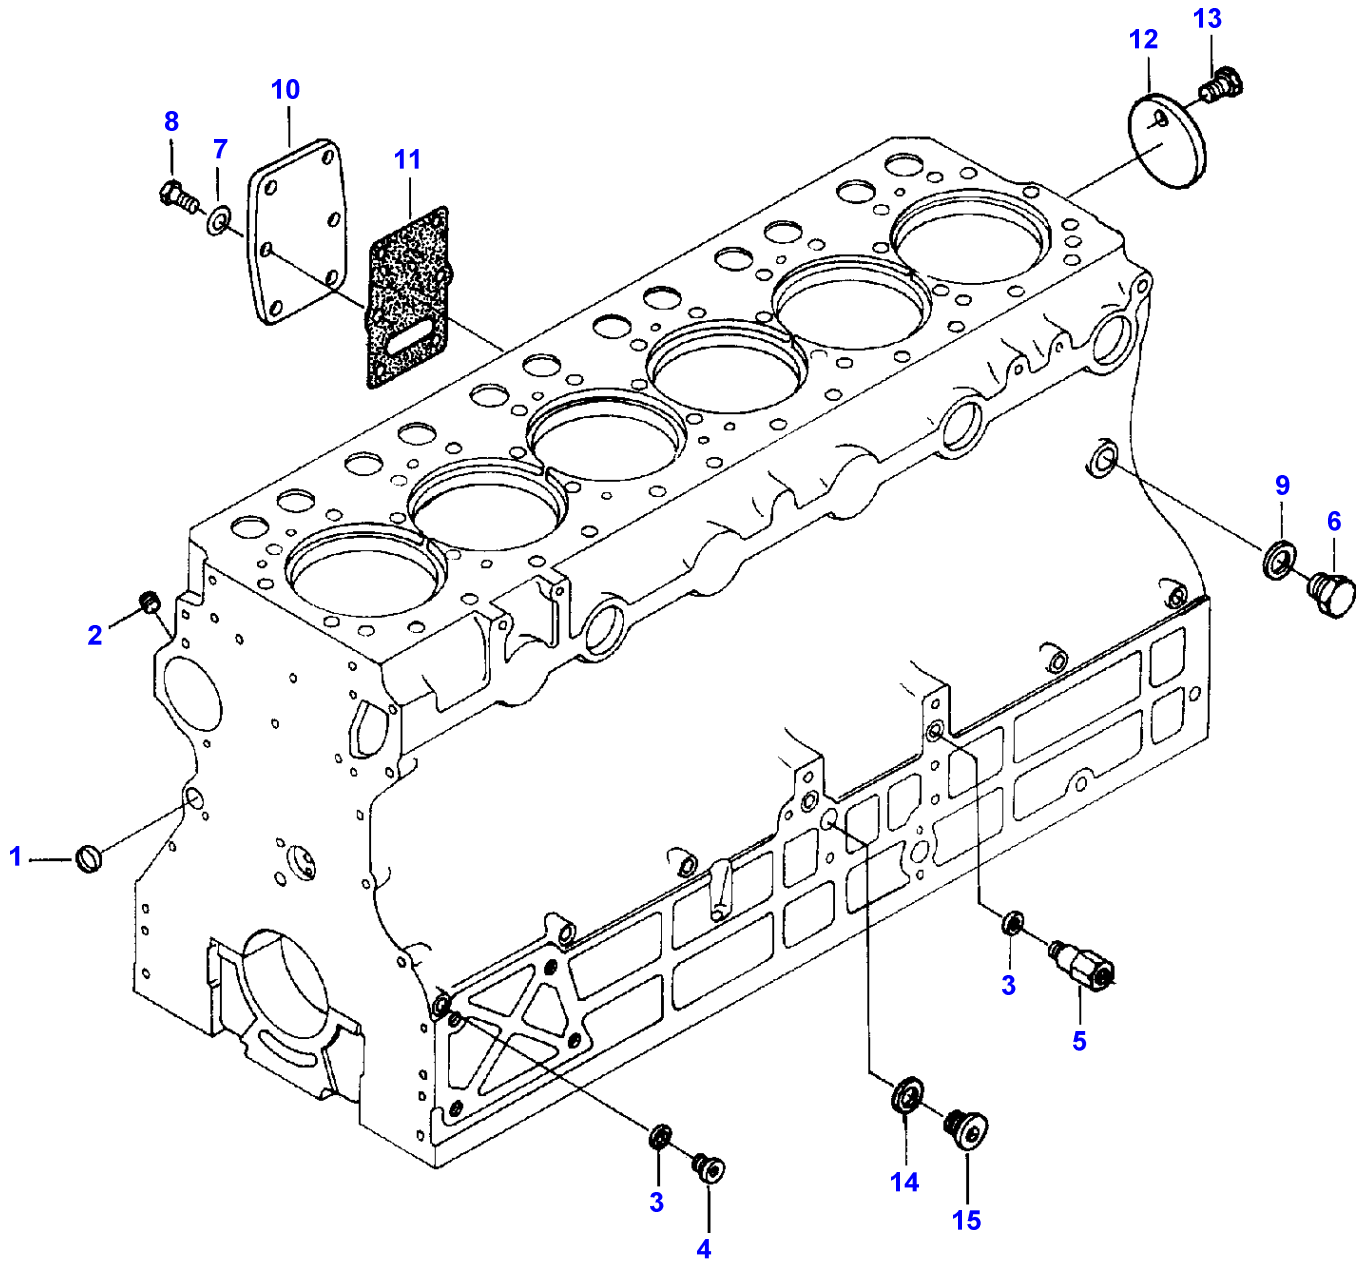

1-HB02-010-A

MASSEY FERGUSON

MF 30/31XP/32/34/36/38/40 COMBINE ENGINES, VALMET - 1637219

1637219

CYLINDER BLOCK - EQUIPMENT - ENGINE 612 DSJL

160

Item	Part Number	Qty	Description	Comments
				EQUIPMENT - ENGINE 612 DSJL
1	V640016016	4	Plug	
2	V640025010	X	Plug	
3	V615571014	10	Seal	
4	V640325110	8	Plug	
5	V836120022	2	Connection	
6	V836019756	1	Plug	
7	V500950800	6	Washer	
8	V528801380	6	Screw	
9	V615881822	1	Seal	
10	V836846444	1	Flange	
11	V836322852	1	Gasket	
12	V836124210	1	Plate	
13	V528802180	1	Screw	
14	V615881418	1	Seal	
15	V640325014	1	Plug