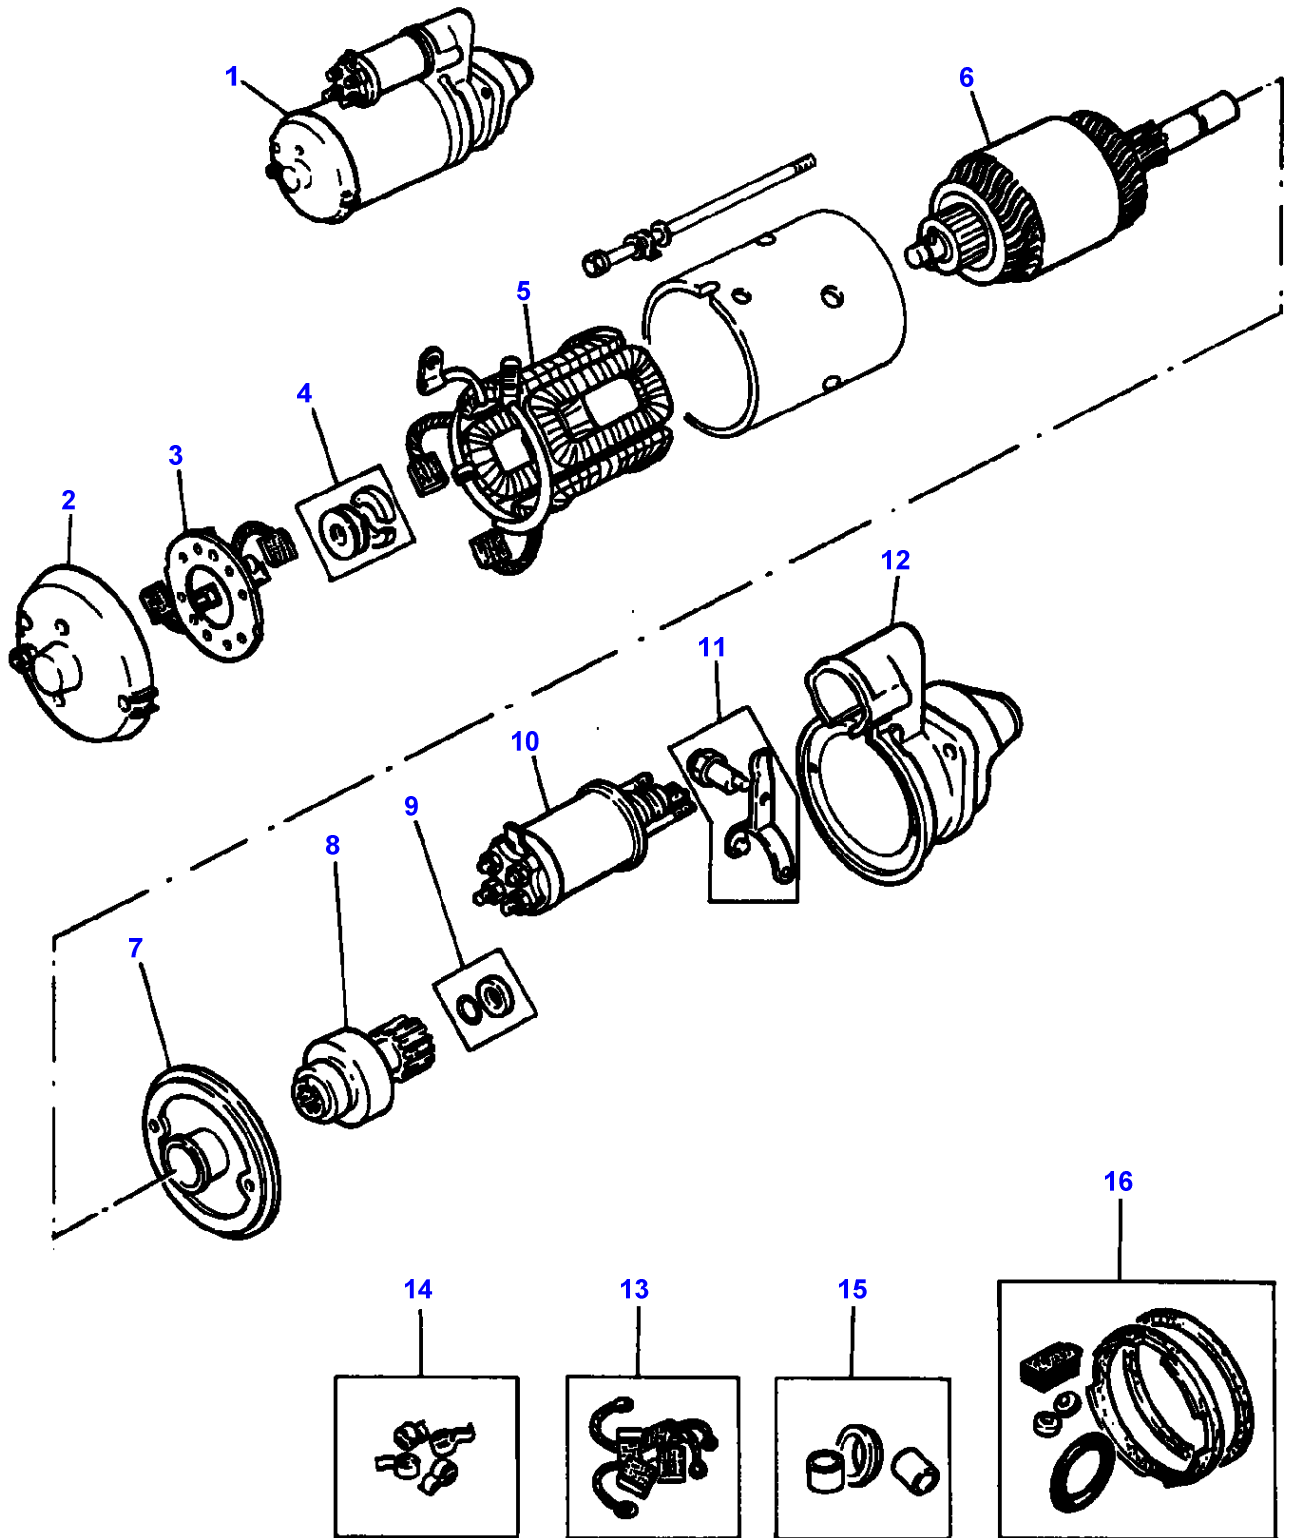

1-HB25-001-A

Item	Part Number	Qty	Description	Comments
				ENGINE 612 DSJL
1	V835346811	1	Startermotor	From Serial or Engine Number 80270
	V835346811	1	Startermotor	Up to Serial or Engine Number 80269
2	V835331862	1	Flange	(1)
3	V836015847	1	Holder	(1)
4	V836015839	1	Bush	(1)
5	V836640938	1	Startermotor	(1)
6	3473800M91	1	Armature	(1)
7	V835331867	1	Flange	(1)
8	V835331868	1	Flinger	(1)
9	V835331865	1	Washer	(1)
10	V836640946	1	Solenoid	(1)
11	V835331869	1	Fork	(1)
12		1	Bracket	(1)
				Not serviced, order REF.1
13	V836015230	1	Kit, Brush	(1)
14	V836015232	1	Kit, Spring	(1)
15	V836015848	1	Kit, Bush	(1)
16	V835331870	1	Kit, Joint	(1)