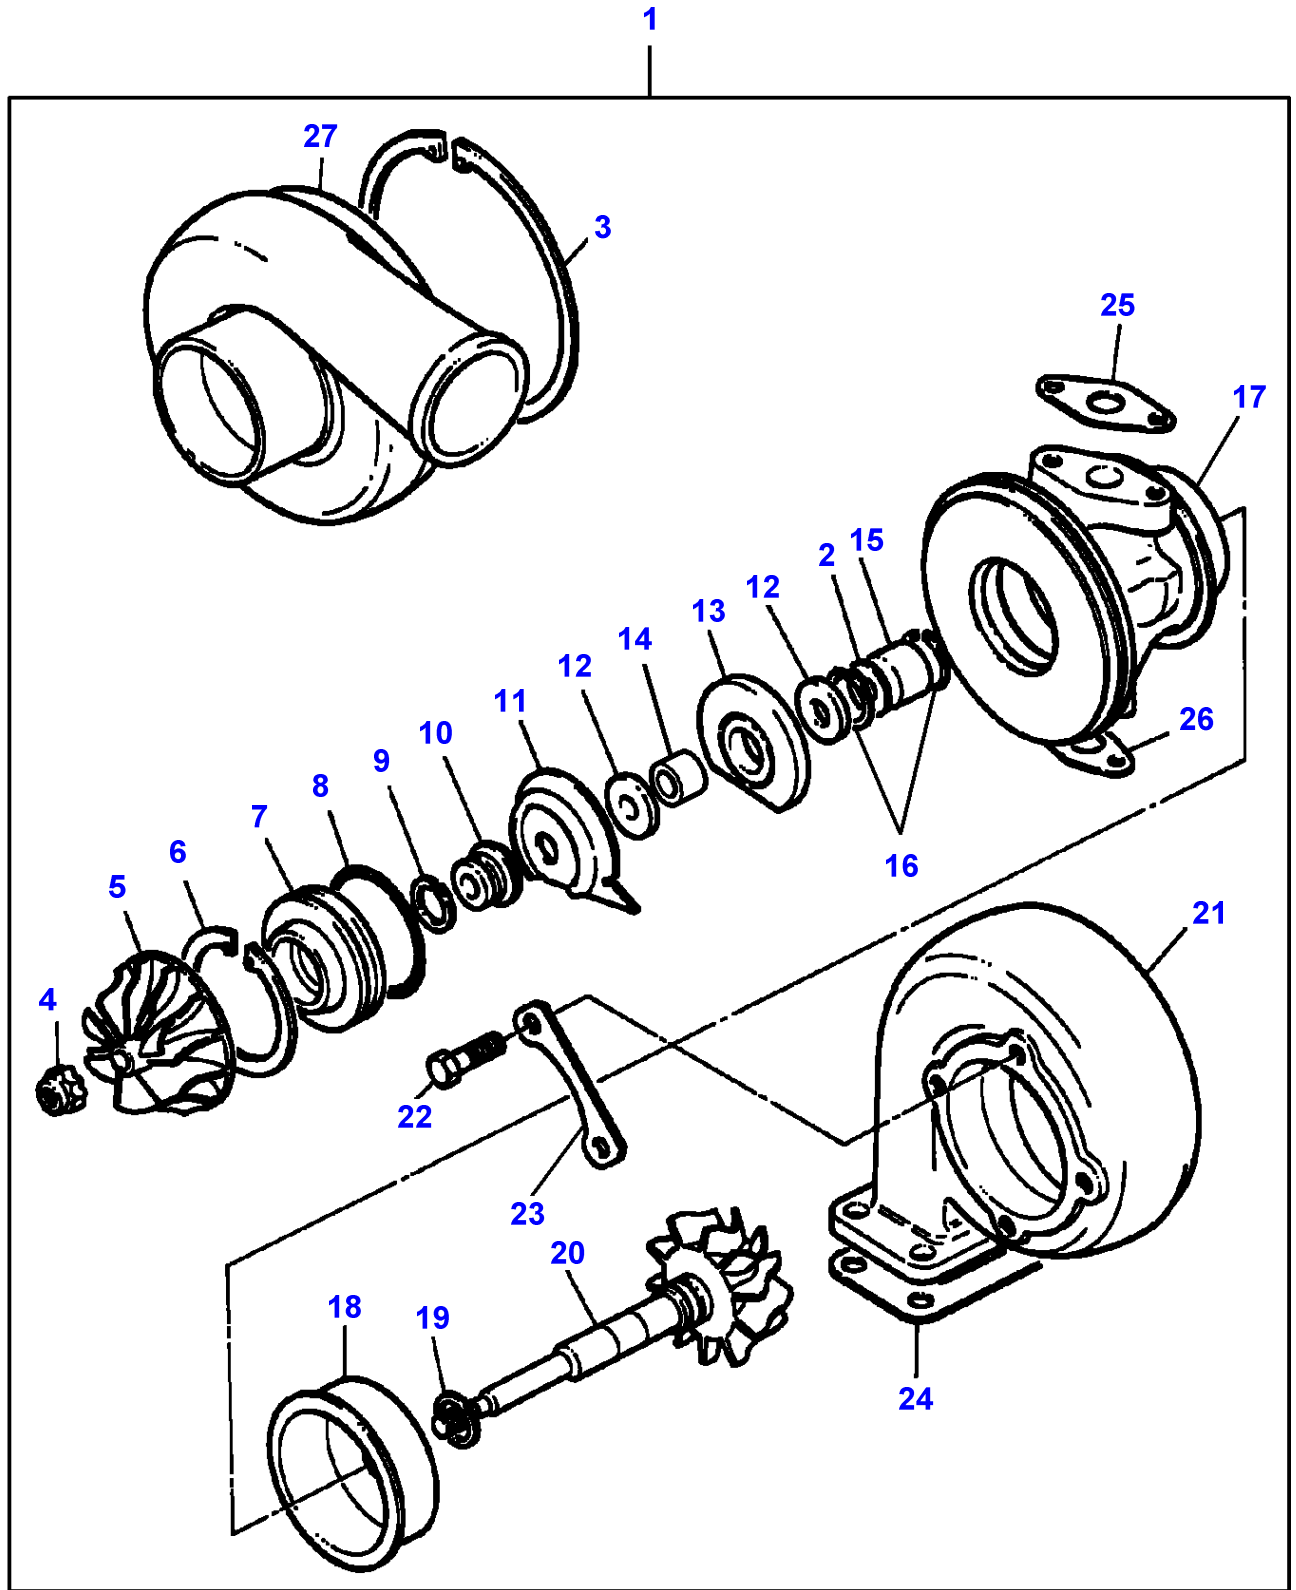

1-HB21-007-A

MASSEY FERGUSON

MF 30/31XP/32/34/36/38/40 COMBINE ENGINES, VALMET - 1637219

1637219

TURBOCHARGER - ENGINE 612 DSJL

183

Item	Part Number	Qty	Description	Comments
				ENGINE 612 DSJL
1	V836340375	1	Turbocharger	
2	V836339801	1	Washer	(1)
3	V836131912	1	Clip	(1)
4	V836339787	1	Nut	(1)
5	V836340725	1	Compressor	(1)
6	V835339516	1	Clip	(1)
7	V836340723	1	Insert	(1)
8	V835339517	1	O Ring	(1)
9	V835339510	1	Piston Ring	(1)
10	V836340729	1	Flinger	(1)
11	V835339514	1	Deflector	(1)
12	V836340721	2	Ring	(1)
13	V836340731	1	Bearing	(1)
14	V836340722	1	Spacer	(1)
15	V836840298	2	Bearing	(1)
16	V836339794	4	Circlip	(1)
17	V836340727	1	Bearing Housing	(1)
18	V836339796	1	Flange	(1)
19	V836339797	1	Circlip	(1)
20	V836340724	1	Shaft	(1)
21	V836340728	1	Housing	(1)
22	V836840294	4	Screw	(1)
23	V836339800	2	Plate	(1)
24	V836316726	1	Gasket	(1)
25	V836308344	1	Joint	(1)
26	V836324580	1	Joint	(1)
27	V836340726	1	Housing	(1)