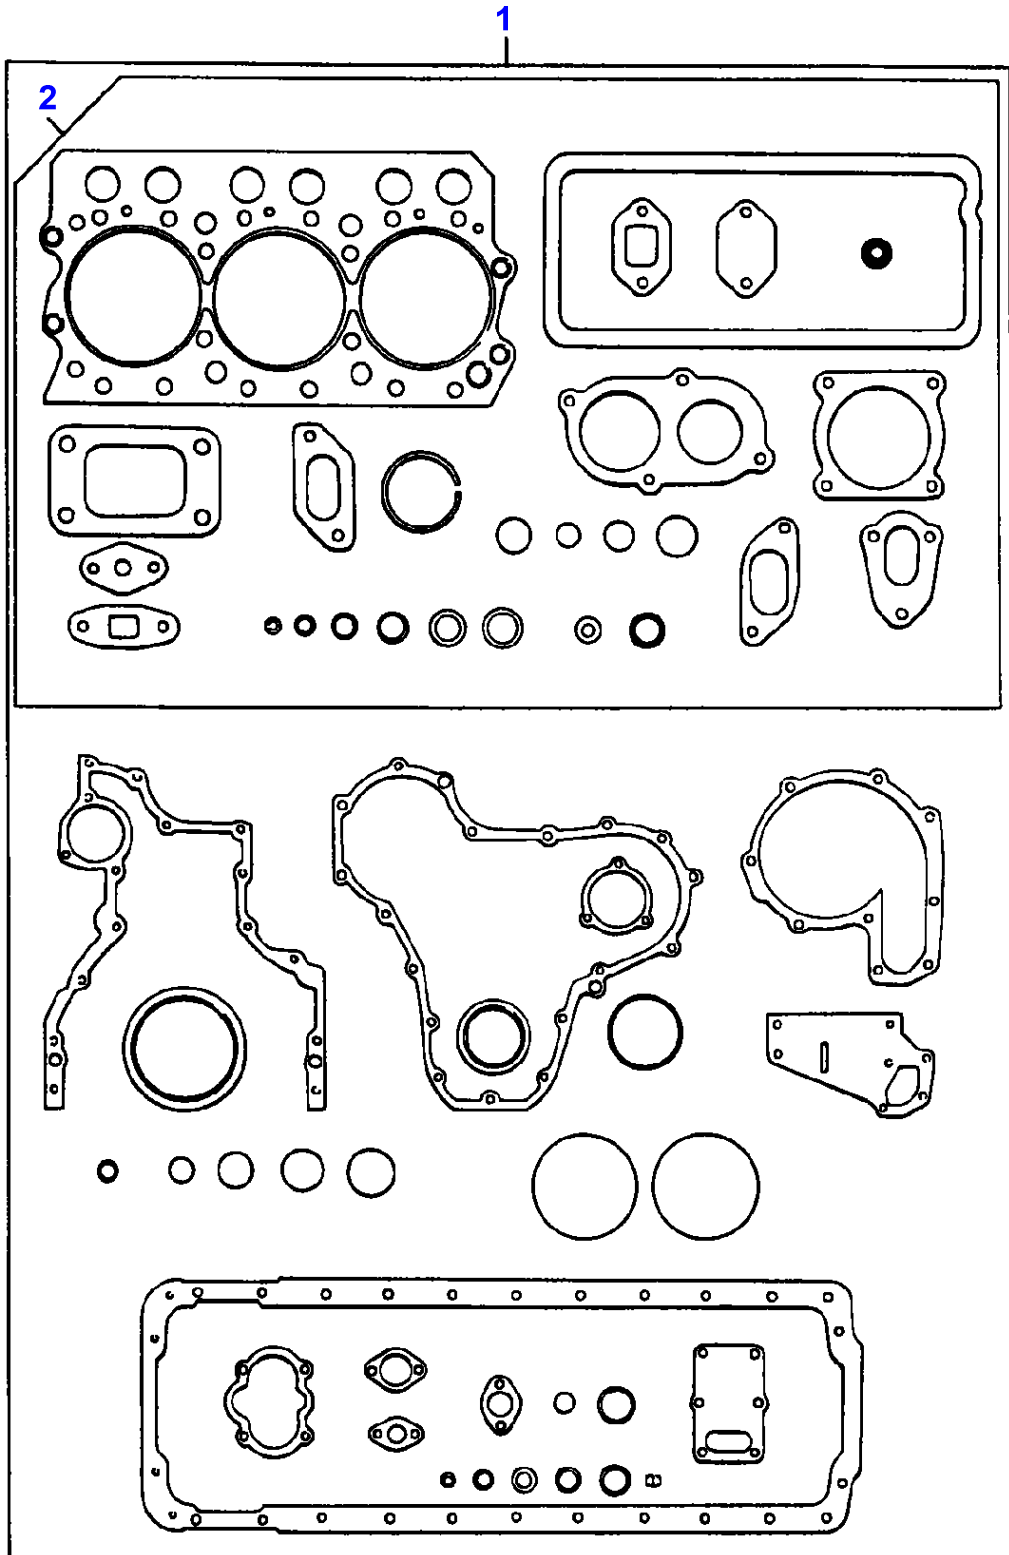

MASSEY FERGUSON

MF 30/31XP/32/34/36/38/40 COMBINE ENGINES, VALMET - 1637219

1637219

STOP SWITCH - ENGINE 612 DSJL - UP TO NO 94660

190

Item	Part Number	Qty	Description	Comments
				ENGINE 612 DSJL - UP TO NO 94660
1	V835331899	1	Solenoid	
2	V836346772	1	Plate	
3	V528801122	4	Screw	
4	V504600602	4	Nut	
5	V528801780	2	Screw	
6	V504600602	1	Nut	
7	V836346773	1	Clevis	
8	V835339319	1	Fork	
9		1	Fork	(8) Not serviced, order REF.8
10		1	Pin	(8) Not serviced, order REF.8
11	V504600502	1	Nut	
12	V836346774	1	Rod	
13	V504600502	1	Nut	
14	V835339319	1	Fork	
15		1	Fork	(14) Not serviced, order REF.14
16		1	Pin	(14) Not serviced, order REF.14

1-HB28-001-A