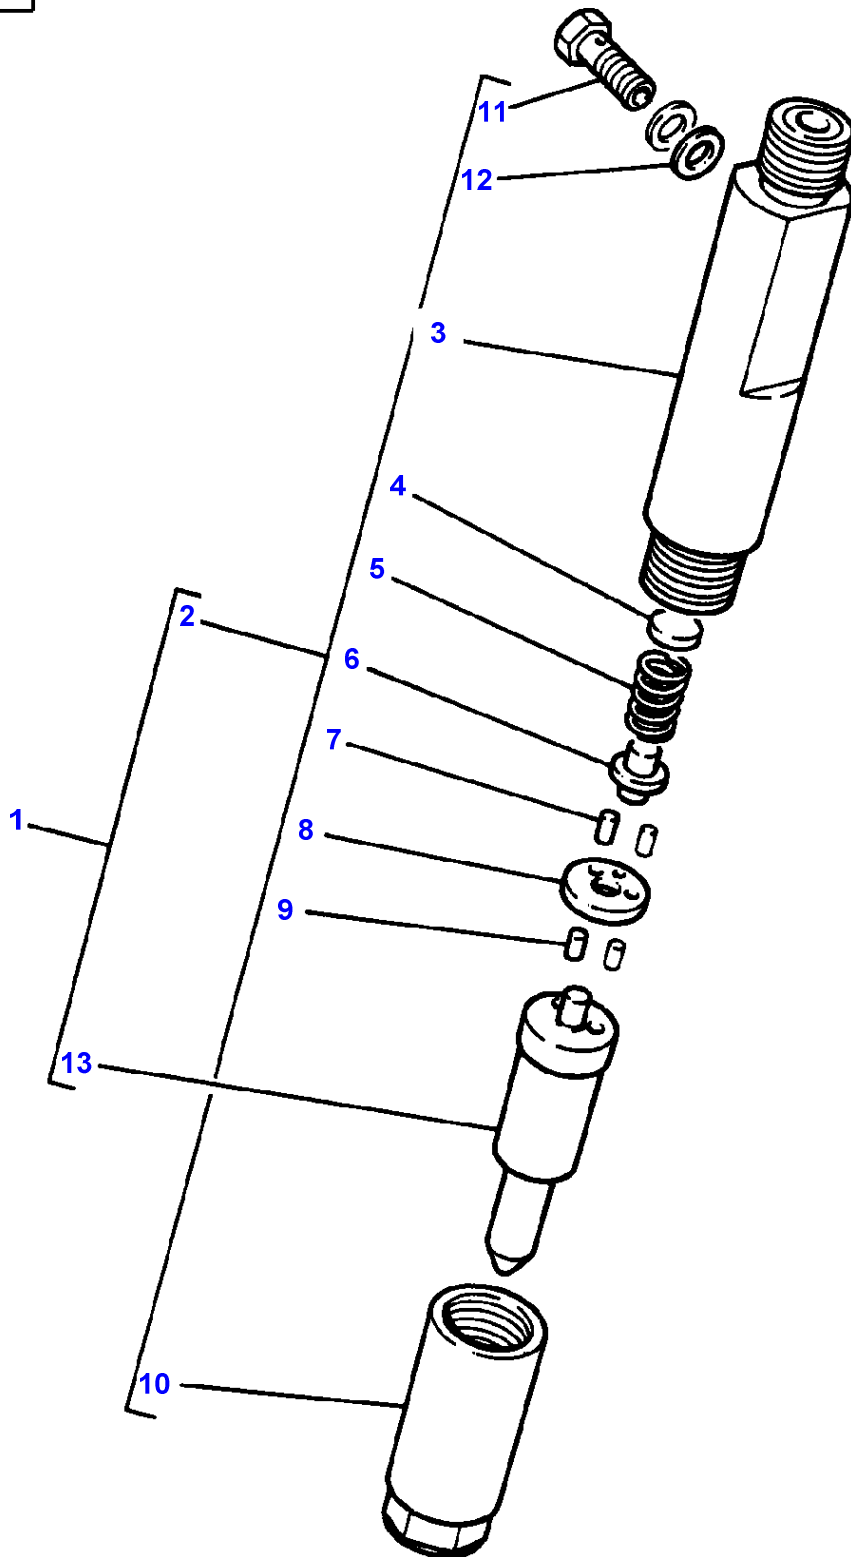

1-HB17-001-A

Item	Part Number	Qty	Description	Comments
				ENGINE 612 DSJL
1	V835331100	1	Atomiser	[A] See Page - Reference Number 177/1
1	V836339180	1	Atomiser	[B] See Page - Reference Number 177/1
2	V835331100	1	Atomiser	(1)
3		X	Holder	(2) Not serviced, order REF.2
4	V835339235	X	Shim	(2) Thickness 1.00MM
4	V835339236	X	Shim	(2) Thickness 1.02MM
4	V835339237	X	Shim	(2) Thickness 1.04MM
4	V835339238	X	Shim	(2) Thickness 1.06MM
4	V835339239	X	Shim	(2) Thickness 1.08MM
4	V835339240	X	Shim	(2) Thickness 1.10MM
4	V835339241	X	Shim	(2) Thickness 1.12MM
4	V835339242	X	Shim	(2) Thickness 1.14MM
4	V835339243	X	Shim	(2) Thickness 1.16MM
4	V835339244	X	Shim	(2) Thickness 1.18MM
4	V835339245	X	Shim	(2) Thickness 1.20MM
4	V835339246	X	Shim	(2) Thickness 1.22MM
4	V835339247	X	Shim	(2) Thickness 1.24MM
4	V835339248	X	Shim	(2) Thickness 1.26MM
4	V835339249	X	Shim	(2) Thickness 1.28MM
4	V835339250	X	Shim	(2) Thickness 1.30MM
4	V835339251	X	Shim	(2) Thickness 1.32MM
4	V835339252	X	Shim	(2) Thickness 1.34MM
4	V835339253	X	Shim	(2) Thickness 1.36MM
4	V835339254	X	Shim	(2) Thickness 1.38MM
4	V835339255	X	Shim	(2) Thickness 1.40MM
4	V835339256	X	Shim	(2) Thickness 1.42MM
4	V835339257	X	Shim	(2) Thickness 1.44MM
4	V835339258	X	Shim	(2) Thickness 1.46MM
4	V835339259	X	Shim	(2) Thickness 1.48MM
4	V835339260	X	Shim	(2) Thickness 1.50MM
4	V835339261	X	Shim	(2) Thickness 1.52MM
4	V835339262	X	Shim	(2) Thickness 1.54MM
4	V835339263	X	Shim	(2) Thickness 1.56MM
4	V835339264	X	Shim	(2) Thickness 1.58MM
4	V835339265	X	Shim	(2)