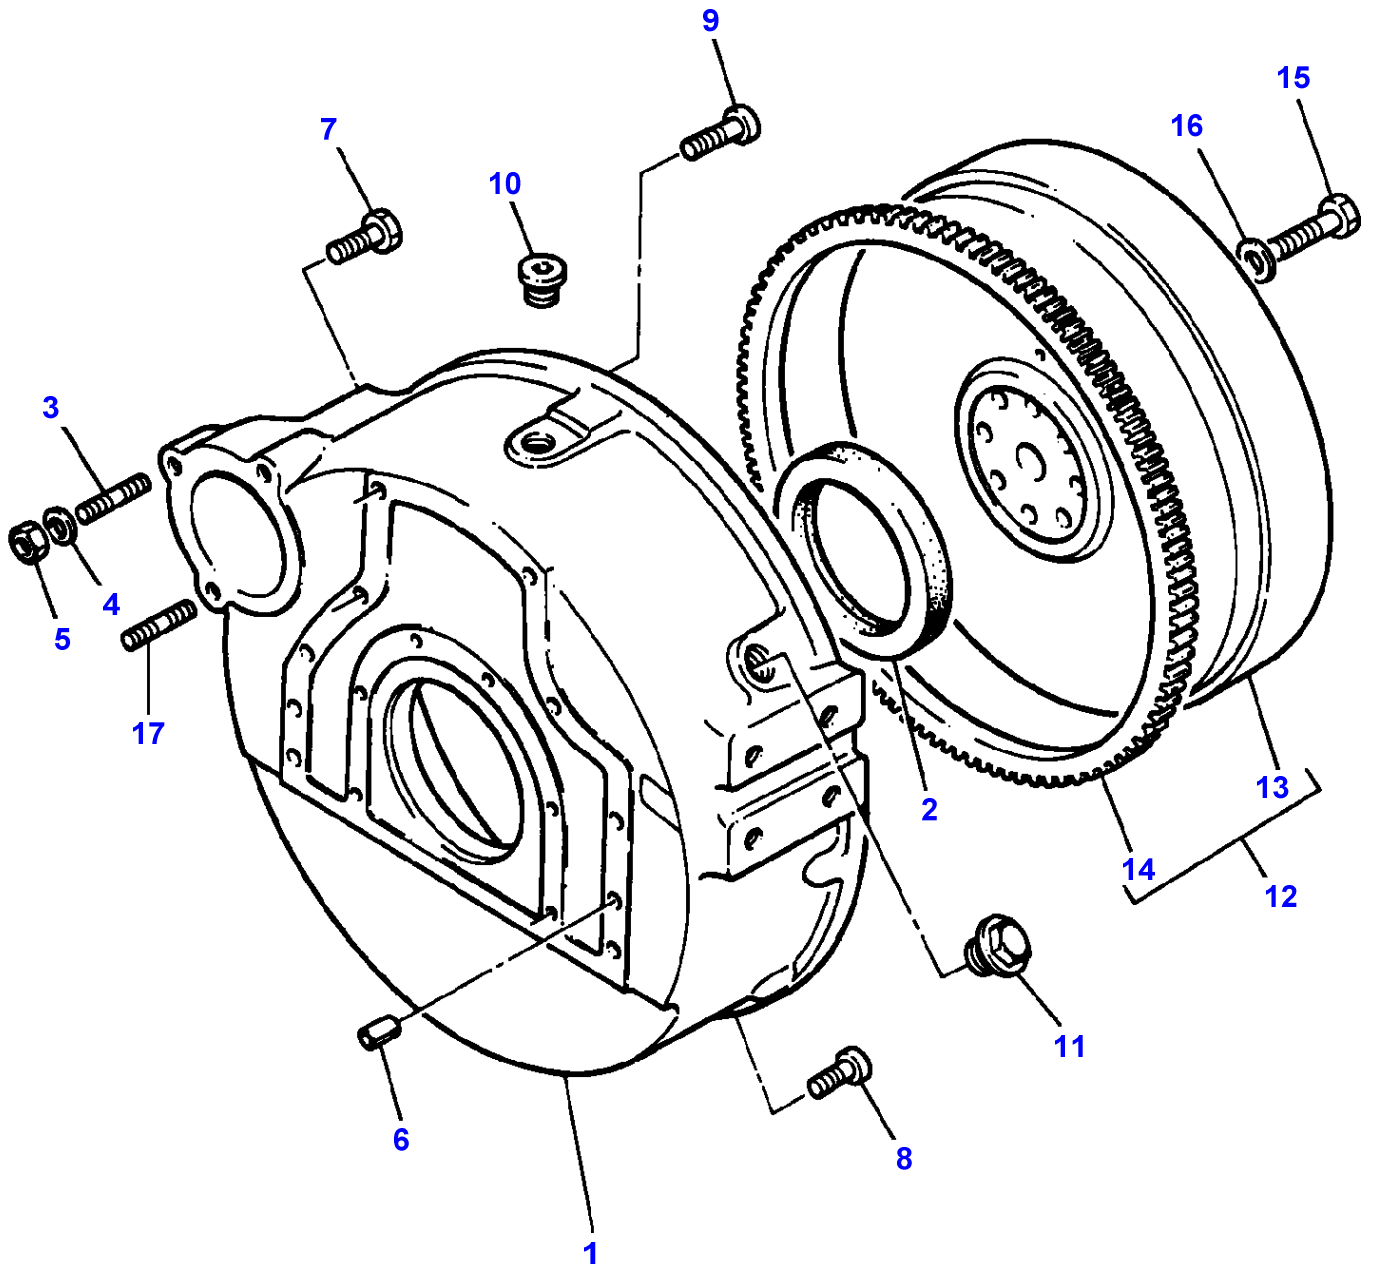

1-HB04-001-A

MASSEY FERGUSON

MF 30/31XP/32/34/36/38/40 COMBINE ENGINES, VALMET - 1637219

1637219

FLYWHEEL HOUSING - ENGINE 612 DSJL

162

Item	Part Number	Qty	Description	Comments
				ENGINE 612 DSJL
1	V835324261	1	Flywheel Housing	
2	V614500002	1	Seal	
	V836020054	X	Spacer	Thickness 2MM
3	V546801815	1	Stud	
4	V500951000	3	Washer	
5	V504801002	3	Nut	
6	V598359850	2	Pin	
7	V528902220	6	Screw	
8	V581705030	6	Screw	
9	V581705440	2	Screw	
10	V640325018	1	Plug	
11	V640045126	1	Plug	
12	V836017912	1	Flywheel	
13		1	Flywheel	(12) Not serviced, order REF.12
14	V836117970	1	Annular Gear	(12)
15	V528702230	8	Screw	
16	V500951200	8	Washer	
17	V546801800	2	Stud